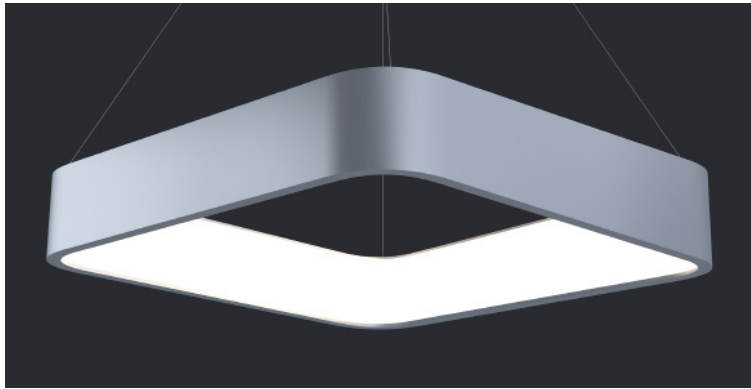

DATE	PROJECT	FIRM	TYPE
------	---------	------	------

Innovative, architectural square LED luminaire providing uplight and downlight. Great for lobbies and modern office spaces. Available suspended with cable/ canopy up to 48". Custom colors available.

### FEATURES

- Custom Colors & Outputs Available
- Damp Location Rated
- CRI 90+ Standard
- 5 Year, 50,000 Hour Fixture Warranty
- 3000K & 3500K Color Temperatures Available

<b>APPLICATIONS</b>	Offices, Lobbies, Retail Stores, Reception Areas & Corridors			
<b>CONSTRUCTION</b>	Die Formed & Embossed, Heavy Gauge Cold Rolled Steel Housing.	<b>OPTICS</b>	Custom Molded Opal Lens	
<b>WARRANTY</b>	5 Year Limited Warranty (Covers Standard Components)		<b>FINISH</b>	Standard Powder-Coated White. Custom RAL Colors Available
<b>FIXTURE RATINGS &amp; CERTIFICATIONS</b>	Union Made ETL Listed	Made In The USA Damp Location Rated		
<b>ELECTRICAL</b>	Integral Driver With 0-10V 10% Dimming Standard.			