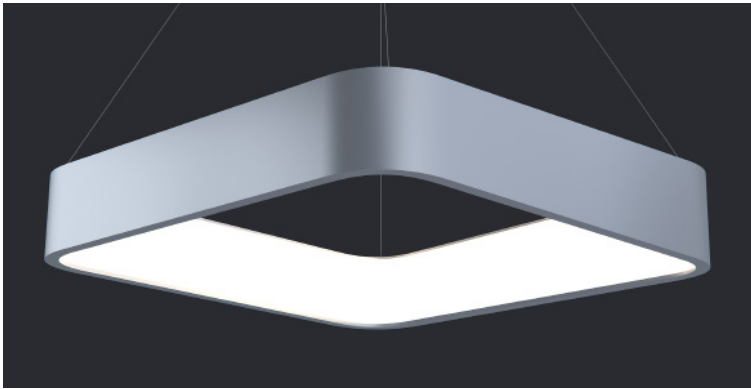

DATE	PROJECT	FIRM	TYPE
------	---------	------	------

Innovative, architectural square LED luminaire providing uplight and downlight. Great for lobbies and modern office spaces. Available suspended with cable/canopy up to 48". Custom colors available.

FEATURES

- Custom Colors & Outputs Available
- Damp Location Rated
- CRI 90+ Standard
- 5 Year, 50,000 Hour Fixture Warranty
- 3000K & 3500K Color Temperatures Available

APPLICATIONS	Offices, Lobbies, Retail Stores, Reception Areas & Corridors			
CONSTRUCTION	Die Formed & Embossed, Heavy Gauge Cold Rolled Steel Housing.	OPTICS	Custom Molded Opal Lens	
WARRANTY	5 Year Limited Warranty (Covers Standard Components)		FINISH	Standard Powder-Coated White. Custom RAL Colors Available
FIXTURE RATINGS & CERTIFICATIONS	Union Made ETL Listed	Made In The USA Damp Location Rated		
ELECTRICAL	Integral Driver With 0-10V 10% Dimming Standard.			

EXTRUSION DIMENSIONS

LED SYSTEM INFORMATION

	Nominal System Watts	Nominal Delivered Lumens	Nominal Efficacy
Standard (LTG1)	32 W	2,900 Lm	90 Lm/W
Low (LTG2)	27 W	2,400 Lm	91 Lm/W
High (LTG3)	42 W	3,750 Lm	88 Lm/W