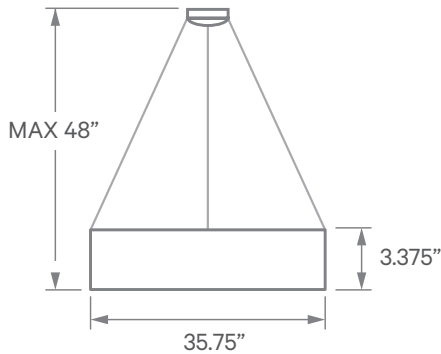

EXTRUSION DIMENSIONS

LED SYSTEM INFORMATION

	Nominal System Watts	Nominal Delivered Lumens	Nominal Efficacy
Standard (LTG1)	32 W	2,900 Lm	90 Lm/W
Low (LTG2)	27 W	2,400 Lm	91 Lm/W
High (LTG3)	42 W	3,750 Lm	88 Lm/W

Based on a 3500K luminaire using one driver. Please consult factory for custom lumen outputs & wattage.

ORDERING

1	2	3	4	5	6	7	8	9
---	---	---	---	---	---	---	---	---

1 - FIXTURE ID QUAD LED	2 - LENGTH 3 - 3 ft	3 - COLOR TEMP 30 - 3000K/90 CRI 35 - 3500K/90 CRI TW* - Tunable White RGBW* - RGB + 3000K *Must use DMX Driver (Remote)	4 - LED SYSTEM LTG1 - Standard LTG2 - Low LTG3 - High C - Custom Output (ie-C550Lm/ft)	5 - VOLTAGE UNV - Universal (120/277V)	6 - DRIVER DB - Standard 10% Dimming (0-10V) DMX - For Color Tuning and RGBW
7 - FINISH W - White (Standard) CC - Custom Color (provide RAL#)	8 - MOUNTING AC - Air Craft Cable (adjusts up to 48")	9 - OPTIONS EM 120V - Emergency Pack EM 277V - Emergency Pack			