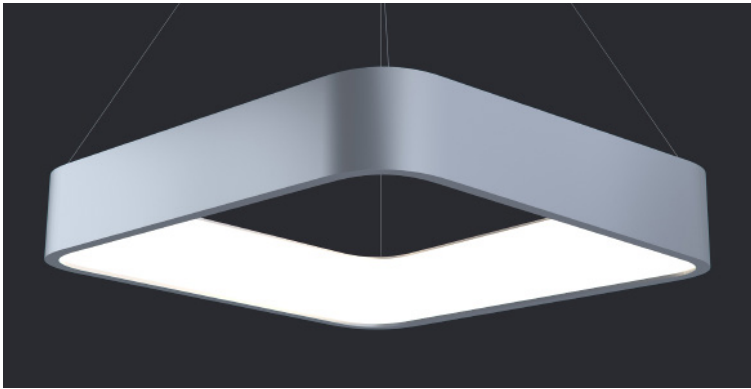

DATE	PROJECT	FIRM	TYPE
------	---------	------	------

Innovative, architectural square LED luminaire providing uplight and downlight. Great for lobbies and modern office spaces. Available suspended with cable/canopy up to 48". Custom colors available.

FEATURES

- Custom Colors & Outputs Available
- Damp Location Rated
- CRI 90+ Standard
- 5 Year, 50,000 Hour Fixture Warranty
- 3000K & 3500K Color Temperatures Available

APPLICATIONS	Offices, Lobbies, Retail Stores, Reception Areas & Corridors			
CONSTRUCTION	Die Formed & Embossed, Heavy Gauge Cold Rolled Steel Housing.	OPTICS	Custom Molded Opal Lens	
WARRANTY	5 Year Limited Warranty (Covers Standard Components)		FINISH	Standard Powder-Coated White. Custom RAL Colors Available
FIXTURE RATINGS & CERTIFICATIONS	Union Made ETL Listed	Made In The USA Damp Location Rated		
ELECTRICAL	Integral Driver With 0-10V 10% Dimming Standard.			

EXTRUSION DIMENSIONS

LED SYSTEM INFORMATION

	Nominal System Watts	Nominal Delivered Lumens	Nominal Efficacy
Standard (LTG1)	27 W	2,600 Lm	96 Lm/W
Low (LTG2)	23 W	2,215 Lm	96 Lm/W
High (LTG3)	32 W	3,000 Lm	94 Lm/W