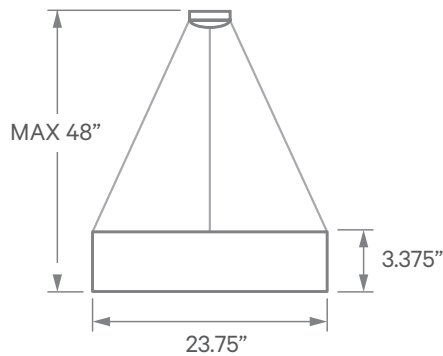

EXTRUSION DIMENSIONS

LED SYSTEM INFORMATION

	Nominal System Watts	Nominal Delivered Lumens	Nominal Efficacy
Standard (LTG1)	27 W	2,600 Lm	96 Lm/W
Low (LTG2)	23 W	2,215 Lm	96 Lm/W
High (LTG3)	32 W	3,000 Lm	94 Lm/W

Based on a 3500K luminaire using one driver. Please consult factory for custom lumen outputs & wattage.

ORDERING	1	2	3	4	5	6	7	8	9
-----------------	---	---	---	---	---	---	---	---	---

1 - FIXTURE ID QUAD LED	2 - LENGTH 2 - 2 ft	3 - COLOR TEMP 30 - 3000K/90 CRI 35 - 3500K/90 CRI TW* - Tunable White RGBW* - RGB + 3000K *Must use DMX Driver (Remote)	4 - LED SYSTEM LTG1 - Standard LTG2 - Low LTG3 - High C - Custom Output (ie-C550Lm/ft)	5 - VOLTAGE UNV - Universal (120/277V)	6 - DRIVER DB - Standard 10% Dimming (0-10V) DMX - For Color Tuning and RGBW
7 - FINISH W - White (Standard) CC - Custom Color (provide RAL#)	8 - MOUNTING AC - Air Craft Cable (adjusts up to 48")	9 - OPTIONS EM 120V - Emergency Pack EM 277V - Emergency Pack			