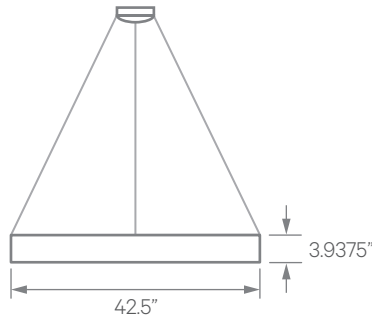

EXTRUSION DIMENSIONS

LED SYSTEM INFORMATION

	Nominal System Watts	Nominal Delivered Lumens	Nominal Efficacy
Standard (LTG1)	48 W	4,370 lm	91 LPW
Low (LTG2)	40 W	3,700 lm	93 LPW
High (LTG3)	58 W	5,130 lm	89 LPW

Based on a 3500K luminaire using one driver. Custom outputs available; specify below.

ORDERING 1 2 3 4 5 6 7 8 9

- **1 - FIXTURE ID**
  LOOP LED
- **2 - LENGTH**
  4 - 4 ft
- **3 - COLOR TEMP**
  30 - 3000K/90 CRI
  35 - 3500K/90 CRI
  40 - 4000K/90 CRI
  TW* - Tunable White
  RGBW** - RGB + 3000K
  *Must use DMX or TW10 Driver
  **Must use DMX Driver
- **4 - LED SYSTEM**
  LTG1 - Standard
  LTG2 - Low
  LTG3 - High
  LTGC - Custom Output
- **5 - VOLTAGE**
  UNV - Universal (120/277V)
- **6 - DRIVER**
  DB - Standard Dimming (0-10V)
  PoE - Power over Ethernet. Consult Factory for Compatibility
  DMX* - For Color Tuning and RGBW
  TW10* - Dual Channel, 0-10V For Color Tuning (CCT and Intensity Control)
  *Remote Driver

- **7 - FINISH**
  W - White (Standard)
  BLK* - Black
  CC* - Custom Color (provide RAL#)
  *White cord and canopy provided. Must specify for other requests.
- **8 - MOUNTING**
  AC - Air Craft Cable
  SM - Surface Mount
- **9 - OTHER OPTIONS**
  EM 120V - Emergency Pack
  EM 277V - Emergency Pack
  EMCKT - Emergency Circuit
  FC - Flat Canopy (Remote Driver)