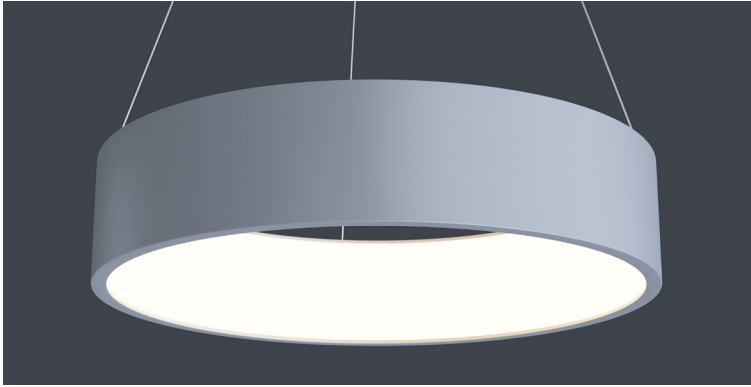

DATE _____ PROJECT _____ FIRM _____ TYPE _____

Suspended, architectural LED halo providing uplight and downlight. Great for lobbies and modern office spaces. Available suspended with cable/canopy. Custom colors available.

APPLICATIONS Offices, Lobbies, Retail Stores, Classrooms, Reception Areas & Corridors

CONSTRUCTION Die Formed and Embossed, Heavy Gauge Rolled Steel Housing, Spun Steel Trim | **OPTICS** Custom Molded Opal Lens