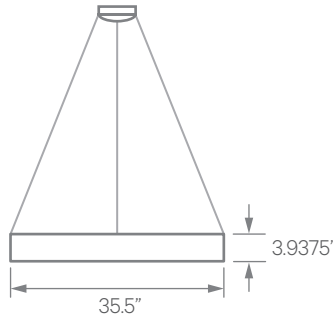

EXTRUSION DIMENSIONS

LED SYSTEM INFORMATION

	Nominal System Watts	Nominal Delivered Lumens	Nominal Efficacy
Standard (LTG1)	36 W	3,320 lm	91 LPW
Low (LTG2)	28 W	2,645 lm	93 LPW
High (LTG3)	45 W	3,965 lm	89 LPW

Based on a 3500K luminaire using one driver. Custom outputs available; specify below.

ORDERING 1 2 3 4 5 6 7 8 9

1 - FIXTURE ID LOOP LED | **2 - LENGTH** 3 - 3 ft | **3 - COLOR TEMP** 30 - 3000K/90 CRI, 35 - 3500K/90 CRI, 40 - 4000K/90 CRI, TW* - Tunable White, RGBW** - RGB + 3000K
*Must use DMX or TW10 Driver
Must use DMX Driver | **4 - LED SYSTEM LTG1 - Standard, LTG2 - Low, LTG3 - High, LTGC - Custom Output | **5 - VOLTAGE** UNV - Universal (120/277V) | **6 - DRIVER** DB - Standard Dimming (0-10V), PoE - Power over Ethernet. Consult Factory for Compatibility, DMX* - For Color Tuning and RGBW, TW10* - Dual Channel, 0-10V For Color Tuning (CCT and Intensity Control)
*Remote Driver

7 - FINISH W - White (Standard), BLK* - Black, CC* - Custom Color (provide RAL#)
*White cord and canopy provided. Must specify for other requests. | **8 - MOUNTING** AC - Air Craft Cable, SM - Surface Mount | **9 - OTHER OPTIONS** EM 120V - Emergency Pack, EM 277V - Emergency Pack, EMCKT - Emergency Circuit, FC - Flat Canopy (Remote Driver)