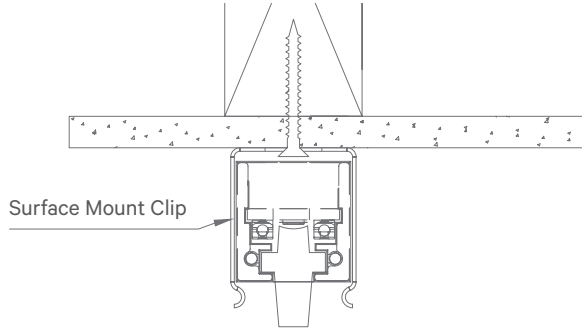

ORDERING

1	2	3	4	5	6	7	8	9	10
---	---	---	---	---	---	---	---	---	----

1 - FIXTURE ID MILAN	2 - LENGTH 2 - 2 ft 4 - 4 ft 8 - 8 ft 12 - 12 ft	3 - COLOR TEMP 30 - 3000K/90 CRI 35 - 3500K/90 CRI	4 - LED SYSTEM LTG1 - Standard LTG2 - Low C - Custom Output (ie-C100Lm/ft)	5 - VOLTAGE UNV - Universal (120/277V)	6 - DRIVER DB - Standard 10% Dimming (0-10V)
7 - FINISH BLK - Black (Standard) W - White CC - Custom Color (provide RAL#)	8 - MOUNTING AC - Air Craft Cable (50") SM - Surface Mount WM - Wall Mount	9 - OPTICS SD - Standard Diffuser	10 - OPTIONS UP - All Uplight (Fixture Inverted) EM 120V - Emergency Pack EM 277V - Emergency Pack		

DATE

PROJECT

FIRM

TYPE

MOUNTING

SM - Surface Mount

PHOTOMETRICS

MILAN LED 4FT LTG1 3500K
 DELIVERED LUMENS: 903Lm
 TOTAL WATTS: 20W