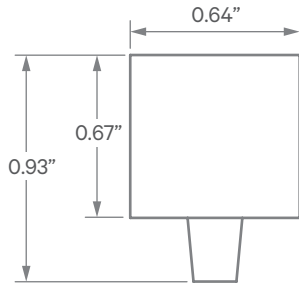

EXTRUSION DIMENSIONS

LED SYSTEM INFORMATION

	Nominal System Watts	Nominal Delivered Lumens
Standard (LTG1)	6.6 W/ft	225 Lm/ft
Low (LTG2)	3.5 W/ft	160 Lm/ft

Based on a 3500K luminaire using one driver. Please consult factory for custom lumen outputs & wattage.

ORDERING

1	2	3	4	5	6	7	8	9	10
---	---	---	---	---	---	---	---	---	----

1 - FIXTURE ID MILAN	2 - LENGTH 2 - 2 ft 4 - 4 ft 8 - 8 ft 12 - 12 ft	3 - COLOR TEMP 30 - 3000K/90 CRI 35 - 3500K/90 CRI	4 - LED SYSTEM LTG1 - Standard LTG2 - Low C - Custom Output (ie-C100Lm/ft)	5 - VOLTAGE UNV - Universal (120/277V)	6 - DRIVER DB - Standard 10% Dimming (0-10V)
7 - FINISH BLK - Black (Standard) W - White CC - Custom Color (provide RAL#)	8 - MOUNTING AC - Air Craft Cable (50") SM - Surface Mount WM - Wall Mount	9 - OPTICS SD - Standard Diffuser	10 - OPTIONS UP - All Uplight (Fixture Inverted) EM 120V - Emergency Pack EM 277V - Emergency Pack		

DATE

PROJECT

FIRM

TYPE

MOUNTING

SM - Surface Mount

PHOTOMETRICS

MILAN LED 4FT LTG1 3500K
 DELIVERED LUMENS: 903Lm
 TOTAL WATTS: 20W