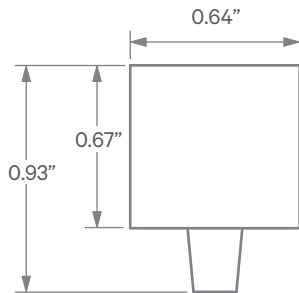

EXTRUSION DIMENSIONS

LED SYSTEM INFORMATION

	System Watts	Delivered Lumens
Standard (LTG1)	5 W/ft	205 Lm/ft
Low (LTG2)	3 W/ft	125 Lm/ft
High (LTG3)	8.75 W/ft	365 Lm/ft

Based on a 3500K luminaire using one driver. Please consult factory for custom lumen outputs & wattage.

ORDERING	1	2	3	4	5	6	7	8	9	10
1 - FIXTURE ID	MILAN									
2 - LENGTH	2 - 2 ft		4 - 4 ft		8 - 8 ft		12 - 12 ft			
3 - COLOR TEMP	30 - 3000K/90 CRI		35 - 3500K/90 CRI							
4 - LED SYSTEM	LTG1 - Standard		LTG2 - Low		LTG3 - High		C - Custom Output (ie-C550Lm/ft)			
5 - VOLTAGE	UNV - Universal (120/277V)									
6 - DRIVER (Remote)	DB - Standard 10% Dimming (0-10V)									