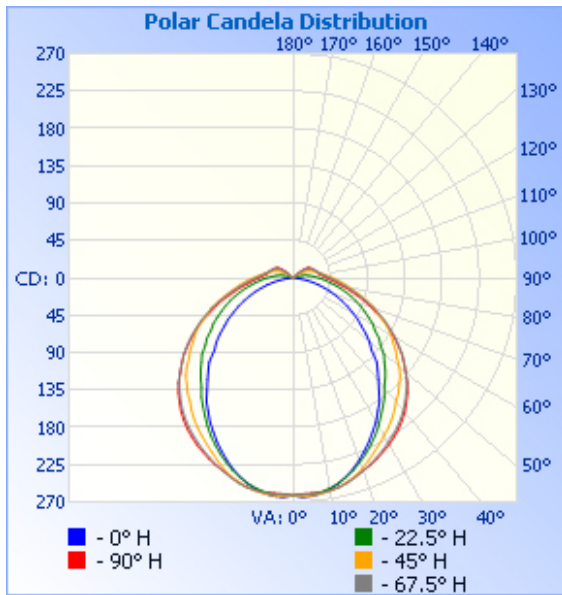

EXTRUSION DIMENSIONS

LED SYSTEM INFORMATION

	Nominal System Watts	Nominal Delivered Lumens
Standard (LTG1)	6.6 W/ft	225 Lm/ft
Low (LTG2)	3.5 W/ft	160 Lm/ft

Based on a 3500K luminaire using one driver. Please consult factory for custom lumen outputs & wattage.

ORDERING

1	2	3	4	5	6	7	8	9	10
---	---	---	---	---	---	---	---	---	----

1 - FIXTURE ID MILAN	2 - LENGTH 2 - 2 ft 4 - 4 ft 8 - 8 ft 12 - 12 ft	3 - COLOR TEMP 30 - 3000K/90 CRI 35 - 3500K/90 CRI	4 - LED SYSTEM LTG1 - Standard LTG2 - Low C - Custom Output (ie-C100Lm/ft)	5 - VOLTAGE UNV - Universal (120/277V)	6 - DRIVER DB - Standard 10% Dimming (0-10V)
7 - FINISH BLK - Black (Standard) W - White CC - Custom Color (provide RAL#)	8 - MOUNTING AC - Air Craft Cable (50") SM - Surface Mount WM - Wall Mount	9 - OPTICS SD - Standard Diffuser	10 - OPTIONS UP - All Uplight (Fixture Inverted) EM 120V - Emergency Pack EM 277V - Emergency Pack		

DATE

PROJECT

FIRM

TYPE

MOUNTING

SM - Surface Mount

PHOTOMETRICS

MILAN LED 4FT LTG1 3500K
 DELIVERED LUMENS: 903Lm
 TOTAL WATTS: 20W

ZONAL LUMEN SUMMARY

ZONE	LUMENS	% FIXTURE
0.00 - 30.00	202.12	22.40
0.00 - 40.00	330.95	36.5
0.00 - 60.00	592.95	65.60
60.00 - 90.00	234.54	26.00
0.00 - 90.00	826.7	91.50
90.00 - 180.00	76.7	8.50
0.00 - 180.00	903.4	100.00