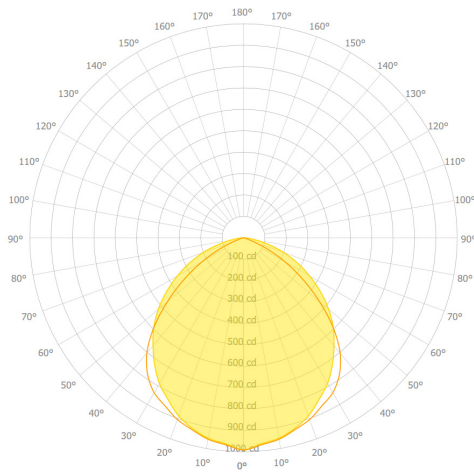

EXTRUSION DIMENSIONS

LED SYSTEM INFORMATION

	Nominal System Watts	Nominal Delivered Lumens	Nominal Efficacy
Standard (LTG1)	7.25 W/ft	575 Lm/ft	79 Lm/W
Low (LTG2)	5 W/ft	400 Lm/ft	80 Lm/W
High (LTG3)	8.75 W/ft	580 Lm/ft	75Lm/W

DATE	PROJECT	FIRM	TYPE
------	---------	------	------

CORNERS & PATTERNS

Available with illuminated corners, angles, and custom patterns. **Must consult factory for custom corners and patterns.**

Square Patterns

X Patterns

T Patterns

Custom Angles

Custom Patterns

LENS CUT OPTIONS

Straight-cut

Mitered Angle

NOTE: Straight-Cut is standard configuration, Mitered Angle is optional and must be specified.

DATE

PROJECT

FIRM

TYPE

PHOTOMETRICS

RAY4 4FT LTG1 3500K
 DELIVERED LUMENS: 2,326Lm
 TOTAL WATTS: 80W
 EFFICACY: 94 Lumens/Watt

ZONAL LUMEN SUMMARY

ZONE	LUMENS	% LAMP	% FIXTURE
0.00 - 30.00	750.35	19.31	32.25
0.00 - 40.00	1223.59	31.48	52.58
0.00 - 60.00	2059.41	52.99	88.50
0.00 - 90.00	2326.99	59.87	100.00
90.00 - 120.00	0.02	0.00	0.00
90.00 - 150.00	0.02	0.00	0.00
90.00 - 180.00	0.02	0.00	0.00
0.00 - 180.00	2326.99	59.87	100.00