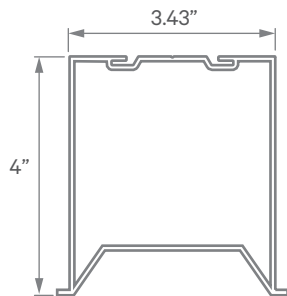

EXTRUSION DIMENSIONS

LED SYSTEM INFORMATION

	Nominal System Watts	Nominal Delivered Lumens	Nominal Efficacy
Standard (LTG1)	7.25 W/ft	575 Lm/ft	79 Lm/W
Low (LTG2)	5 W/ft	400 Lm/ft	80 Lm/W
High (LTG3)	8.75 W/ft	580 Lm/ft	75Lm/W