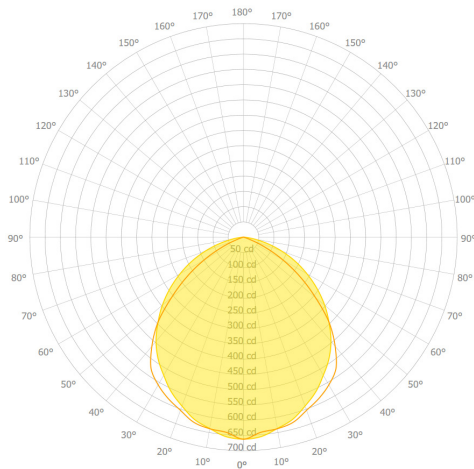

EXTRUSION DIMENSIONS

LED SYSTEM INFORMATION

	Nominal System Watts	Nominal Delivered Lumens	Nominal Efficacy
Standard (LTG1)	7.25 W/ft	575 Lm/ft	79 Lm/W
Low (LTG2)	5 W/ft	400 Lm/ft	80 Lm/W
High (LTG3)	8.75 W/ft	580 Lm/ft	75Lm/W

DATE

PROJECT

FIRM

TYPE

PHOTOMETRICS

RAY4 4FT LTG1 3500K
 DELIVERED LUMENS: 2,326Lm
 TOTAL WATTS: 80W
 EFFICACY: 94 Lumens/Watt

ZONAL LUMEN SUMMARY

ZONE	LUMENS	% LAMP	% FIXTURE
0.00 - 30.00	750.35	19.31	32.25
0.00 - 40.00	1223.59	31.48	52.58
0.00 - 60.00	2059.41	52.99	88.50
0.00 - 90.00	2326.99	59.87	100.00
90.00 - 120.00	0.02	0.00	0.00
90.00 - 150.00	0.02	0.00	0.00
90.00 - 180.00	0.02	0.00	0.00
0.00 - 180.00	2326.99	59.87	100.00

RAY4 4FT LTG2 3500K
 DELIVERED LUMENS: 1,603Lm
 TOTAL WATTS: 20W
 EFFICACY: 80 Lumens/Watt

ZONAL LUMEN SUMMARY

ZONE	LUMENS	% LAMP	% FIXTURE
0.00 - 30.00	502.62	19.30	32.22
0.00 - 40.00	819.78	31.47	52.56
0.00 - 60.00	1380.34	52.99	88.50
0.00 - 90.00	1603.74	59.88	100.00
90.00 - 120.00	0.02	0.00	0.00
90.00 - 150.00	0.02	0.00	0.00
90.00 - 180.00	0.02	0.00	0.00
0.00 - 180.00	1603.74	59.88	100.00

RAY4 4FT LTG3 3500K
 DELIVERED LUMENS: 2,625Lm
 TOTAL WATTS: 35W
 EFFICACY: 75 Lumens/Watt

ZONAL LUMEN SUMMARY

ZONE	LUMENS	% LAMP	% FIXTURE
0.00 - 30.00	845.72	19.30	32.21
0.00 - 40.00	1379.86	31.49	52.55
0.00 - 60.00	2324.44	53.04	88.52
0.00 - 90.00	2625.93	59.92	100.00
90.00 - 120.00	0.03	0.00	0.00
90.00 - 150.00	0.03	0.00	0.00
90.00 - 180.00	0.03	0.00	0.00
0.00 - 180.00	2625.93	59.92	100.00