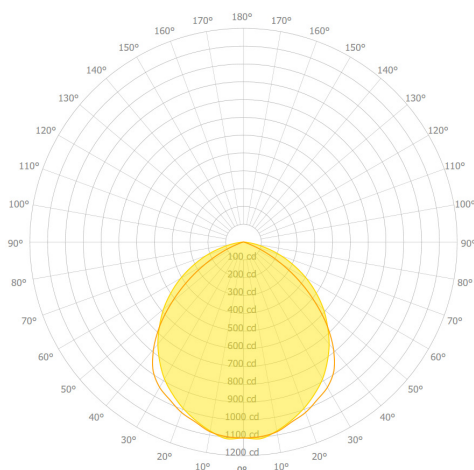

EXTRUSION DIMENSIONS

LED SYSTEM INFORMATION

	Nominal System Watts	Nominal Delivered Lumens	Nominal Efficacy
Standard (LTG1)	7.25 W/ft	575 Lm/ft	79 Lm/W
Low (LTG2)	5 W/ft	400 Lm/ft	80 Lm/W
High (LTG3)	8.75 W/ft	580 Lm/ft	75Lm/W

DATE

PROJECT

FIRM

TYPE

PHOTOMETRICS

RAY4 4FT LTG1 3500K
 DELIVERED LUMENS: 2,326Lm
 TOTAL WATTS: 80W
 EFFICACY: 94 Lumens/Watt

ZONAL LUMEN SUMMARY

ZONE	LUMENS	% LAMP	% FIXTURE
0.00 - 30.00	750.35	19.31	32.25
0.00 - 40.00	1223.59	31.48	52.58
0.00 - 60.00	2059.41	52.99	88.50
0.00 - 90.00	2326.99	59.87	100.00
90.00 - 120.00	0.02	0.00	0.00
90.00 - 150.00	0.02	0.00	0.00
90.00 - 180.00	0.02	0.00	0.00
0.00 - 180.00	2326.99	59.87	100.00

RAY4 4FT LTG2 3500K
 DELIVERED LUMENS: 1,603Lm
 TOTAL WATTS: 20W
 EFFICACY: 80 Lumens/Watt

ZONAL LUMEN SUMMARY

ZONE	LUMENS	% LAMP	% FIXTURE
0.00 - 30.00	502.62	19.30	32.22
0.00 - 40.00	819.78	31.47	52.56
0.00 - 60.00	1380.34	52.99	88.50
0.00 - 90.00	1603.74	59.88	100.00
90.00 - 120.00	0.02	0.00	0.00
90.00 - 150.00	0.02	0.00	0.00
90.00 - 180.00	0.02	0.00	0.00
0.00 - 180.00	1603.74	59.88	100.00

RAY4 4FT LTG3 3500K
 DELIVERED LUMENS: 2,625Lm
 TOTAL WATTS: 35W
 EFFICACY: 75 Lumens/Watt

ZONAL LUMEN SUMMARY

ZONE	LUMENS	% LAMP	% FIXTURE
0.00 - 30.00	845.72	19.30	32.21
0.00 - 40.00	1379.86	31.49	52.55
0.00 - 60.00	2324.44	53.04	88.52
0.00 - 90.00	2625.93	59.92	100.00
90.00 - 120.00	0.03	0.00	0.00
90.00 - 150.00	0.03	0.00	0.00
90.00 - 180.00	0.03	0.00	0.00
0.00 - 180.00	2625.93	59.92	100.00