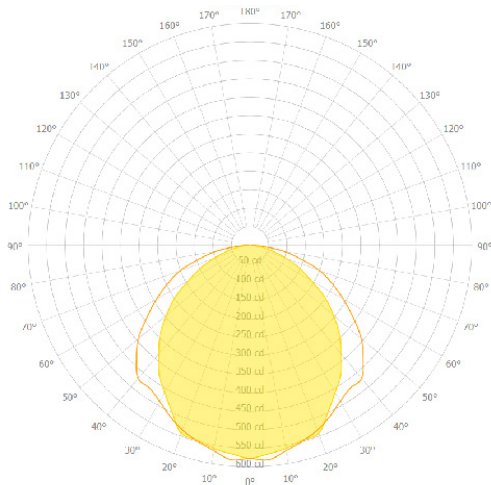

Square Patterns

X Patterns

T Patterns

Custom Angles

Custom Patterns

LENS CUT OPTIONS

Straight-cut

Mitered Angle

NOTE: Straight-Cut is standard configuration, Mitered Angle is optional and must be specified.

WALL WASH REFLECTOR

Cross Section

DATE

PROJECT

FIRM

TYPE

PHOTOMETRICS

LSR4 LED 4FT LTG1 3500K
 DELIVERED LUMENS: 2,427Lm
 TOTAL WATTS: 29W
 EFFICACY: 83 Lumens/Watt

ZONAL LUMEN SUMMARY

ZONE	LUMENS	% LAMP	% FIXTURE
0.00 - 30.00	643.67	16.95	26.51
0.00 - 40.00	1051.32	27.68	43.30
0.00 - 60.00	1876.76	49.41	77.30
0.00 - 90.00	2427.97	63.92	100.00
90.00 - 120.00	1.31	0.03	0.05
90.00 - 150.00	1.31	0.03	0.05
90.00 - 180.00	1.31	0.03	0.05
0.00 - 180.00	2427.97	63.92	100.00