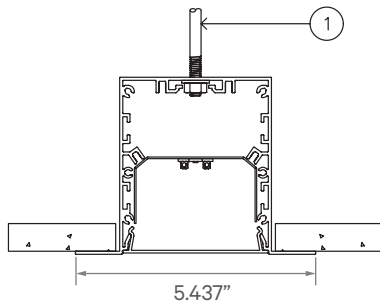

F - Flange

- 1 - Threaded Rod (not supplied)