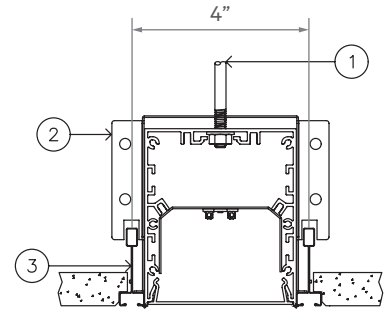

SG - Slot Grid/Interlude

- 1 - Threaded Rod (not supplied)
- 2 - Slot Grid Bracket
- 3 - Slot Grid