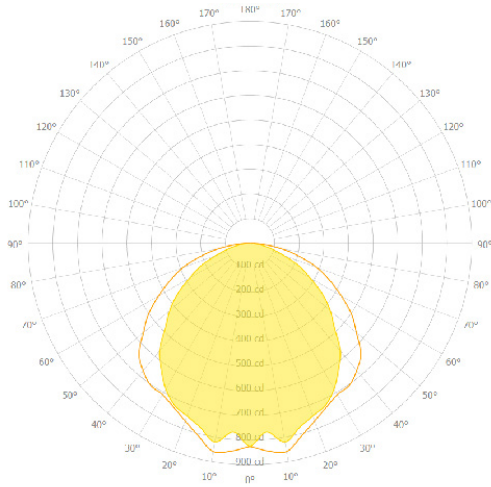

DATE

PROJECT

FIRM

TYPE

PHOTOMETRICS

LSR4 LED 4FT LTG1 3500K
DELIVERED LUMENS: 2,427Lm
TOTAL WATTS: 29W
EFFICACY: 83 Lumens/Watt

ZONAL LUMEN SUMMARY

ZONE	LUMENS	% LAMP	% FIXTURE
0.00 - 30.00	643.67	16.95	26.51
0.00 - 40.00	1051.32	27.68	43.30
0.00 - 60.00	1876.76	49.41	77.30
0.00 - 90.00	2427.97	63.92	100.00
90.00 - 120.00	1.31	0.03	0.05
90.00 - 150.00	1.31	0.03	0.05
90.00 - 180.00	1.31	0.03	0.05
0.00 - 180.00	2427.97	63.92	100.00