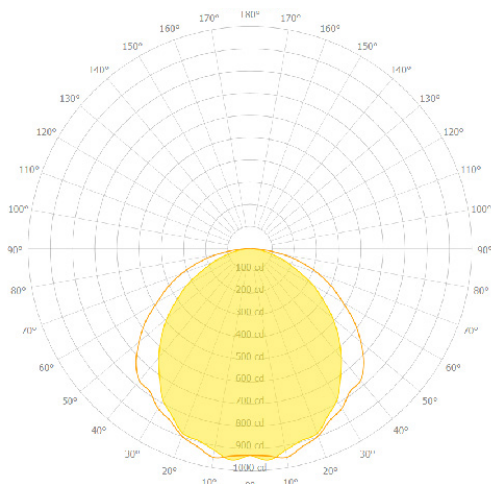

LSR4 LED 4FT LTG1 3500K
 DELIVERED LUMENS: 2,427Lm
 TOTAL WATTS: 29W
 EFFICACY: 83 Lumens/Watt

ZONAL LUMEN SUMMARY

ZONE	LUMENS	% LAMP	% FIXTURE
0.00 - 30.00	643.67	16.95	26.51
0.00 - 40.00	1051.32	27.68	43.30
0.00 - 60.00	1876.76	49.41	77.30
0.00 - 90.00	2427.97	63.92	100.00
90.00 - 120.00	1.31	0.03	0.05
90.00 - 150.00	1.31	0.03	0.05
90.00 - 180.00	1.31	0.03	0.05
0.00 - 180.00	2427.97	63.92	100.00

LSR4 LED 4FT LTG2 3500K
 DELIVERED LUMENS: 1,670Lm
 TOTAL WATTS: 20W
 EFFICACY: 84 Lumens/Watt

ZONAL LUMEN SUMMARY

ZONE	LUMENS	% LAMP	% FIXTURE
0.00 - 30.00	444.07	17.00	26.58
0.00 - 40.00	722.85	27.67	43.27
0.00 - 60.00	1290.78	49.42	77.27
0.00 - 90.00	1670.38	63.95	100.00
90.00 - 120.00	0.88	0.03	0.05
90.00 - 150.00	0.88	0.03	0.05
90.00 - 180.00	0.88	0.03	0.05
0.00 - 180.00	1670.38	63.95	100.00