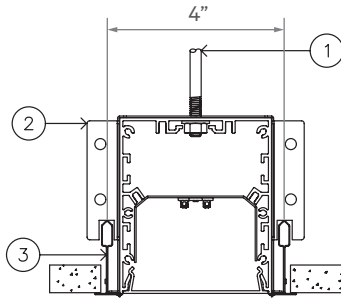

DATE

PROJECT

FIRM

TYPE

MOUNTING OPTIONS

T/TZ - 9/16" Tee Grid/Tech Zone

- 1 - Threaded Rod (not supplied)
- 2 - Tee Grid Bracket
- 3 - Tee Grid