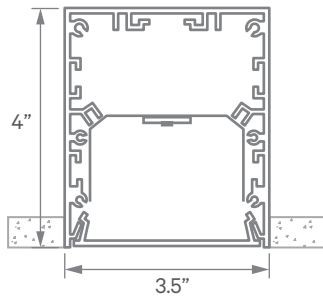

ELECTRICAL Integral Driver With 0-10V 10% Dimming Standard. Several Driver Options Available.

EXTRUSION DIMENSIONS

LED SYSTEM INFORMATION

	Nominal System Watts	Nominal Delivered Lumens	Nominal Efficacy
Standard (LTG1)	7.25 W/ft	605 Lm/ft	83 Lm/W
Low (LTG2)	5 W/ft	420 Lm/ft	85 Lm/W
High (LTG3)	8.75 W/ft	700 Lm/ft	80 Lm/W