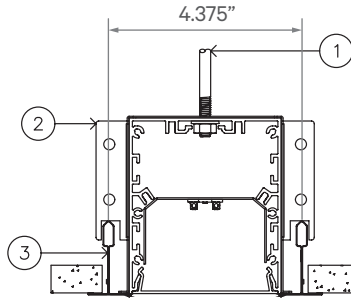

T15 - 15/16" Tee Grid

- 1 - Threaded Rod (not supplied)
- 2 - Tee Grid Bracket
- 3 - Tee Grid