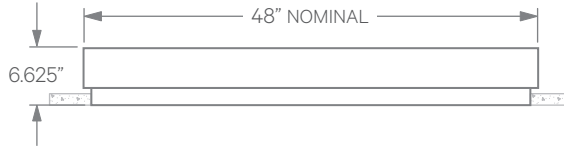

EXTRUSION DIMENSIONS

LED SYSTEM INFORMATION

	Nominal System Watts	Nominal Delivered Lumens
Standard (LTG1)	138 W	12,695 lm
Low (LTG2)	87 W	8,090 lm
High (LTG3)	166 W	14,545 lm

Based on a 3500K luminaire using one driver. Custom outputs available; specify below.