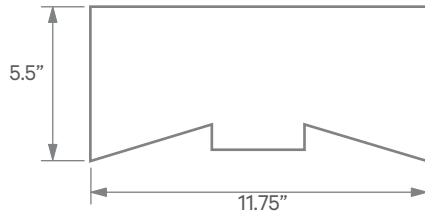

EXTRUSION DIMENSIONS

LED SYSTEM INFORMATION

	Nominal System Watts	Nominal Delivered Lumens	Nominal Efficacy
Standard (LTG1)	29 W	2,788 Lm	96 Lm/W
Low (LTG2)	20 W	2,045 Lm	101 Lm/W
High (LTG3)	35 W	3,230 Lm	92 Lm/W