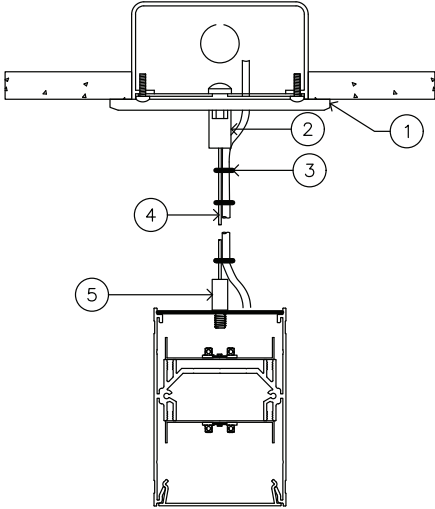

DATE

PROJECT

FIRM

TYPE

MOUNTING OPTIONS

AC - Air Craft Cable (50")

- 1 - 5" Round Canopy (Standard White Finish)
- 2 - Canopy Retainer
- 3 - SJT Cord (Standard White)
- 4 - Air Craft Cable
- 5 - Gripper

SM - Surface Mount

- 1 - Threaded Rod (not supplied)

WM - Wall Mount

- 1 - 0.75" Wall Mount Bracket

CORNERS & PATTERNS

Available with illuminated corners, angles, and custom patterns. **Must consult factory for custom corners, patterns and elevations.**