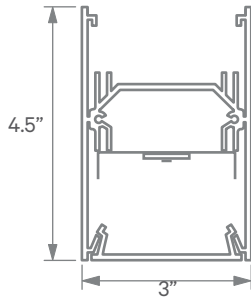

EXTRUSION DIMENSIONS

LED SYSTEM INFORMATION

	Nominal System Watts	Nominal Delivered Lumens	Nominal Efficacy
Standard (LTG1)	7.25 W/ft	610 Lm/ft	85 Lm/W
Low (LTG2)	5 W/ft	420 Lm/ft	85 Lm/W
High (LTG3)	8.75 W/ft	700 Lm/ft	80 Lm/W

Based on a 3500K luminaire using one driver. Please consult factory for custom lumen outputs & wattage.

ORDERING

1 - FIXTURE ID	2 - LENGTH	3 - COLOR TEMP	4 - LED SYSTEM	5 - VOLTAGE	6 - DRIVER (Remote)
LS3 LED	2 - 2 ft 4 - 4 ft 8 - 8 ft x'-x" - Custom (specify length) **Patterns available consult factory	27 - 2700K/90 CRI 30 - 3000K/90 CRI 35 - 3500K/90 CRI 40 - 4000K/90 CRI 50 - 5000K/90 CRI TW* - Tunable White RGBW* - RGB + 3000K *Must use DMX Driver (Remote)	LTG1 - Standard LTG2 - Low LTG3 - High C - Custom Output (ie-C550Lm/ft)	UNV - Universal (120/277V)	DB - Standard 10% Dimming (0-10V) DB1% - 1% Dimming (0-10V) DB.01% - .01% Dimming (0-10V) LTEA - Lutron 2-wire 1% Dimming L3DA - Lutron 3-wire 1% Dimming LDE1 - Lutron Digital EcoSystem LDE5 - 5 Series EcoSystem; 5% Dimming DMX - For Color Tuning and RGBW
7 - FINISH	8 - MOUNTING	9 - OPTICS	10 - CONTROL (Optional)	11 - CIRCUIT (Optional)	
W - White (Standard) BLK - Black CC - Custom Color (provide RAL#)	AC - Aircraft Cable (50") SM - Surface Mount WM - Wall Mount	SD - Standard Diffuser POL - 1" Drop Below Pop Out Lens BW - Batwing Optic ASYM - Asymmetric Optic	EIS - Integral Sensor by Enlighted WIS - Integral Sensor by Wattstopper	WW - Wall Wash Reflector EM 120V - Emergency Pack EM 277V - Emergency Pack