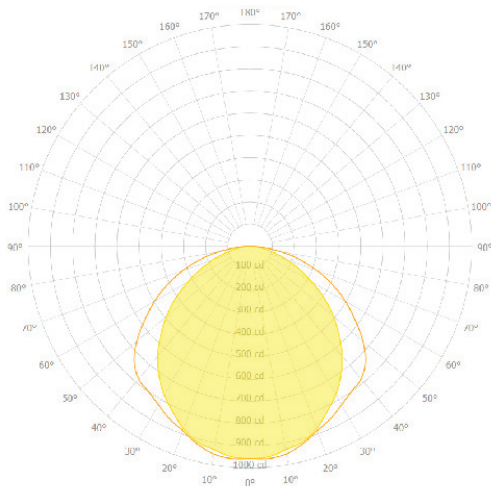

ELECTRICAL Integral Driver With 0-10V 10% Dimming Standard. Several Driver Options Available. See Below For Lutron Dimming Information

EXTRUSION DIMENSIONS

LED SYSTEM INFORMATION

	Nominal System Watts	Nominal Delivered Lumens	Nominal Efficacy
Standard (LTG1)	7.25 W/ft	610 Lm/ft	85 Lm/W
Low (LTG2)	5 W/ft	420 Lm/ft	85 Lm/W
High (LTG3)	8.75 W/ft	700 Lm/ft	80 Lm/W

TYPE

PHOTOMETRICS

LS3 LED 4FT LTG1 3500K
 DELIVERED LUMENS: 2,440Lm
 TOTAL WATTS: 29W
 EFFICACY: 85 Lumens/Watt

ZONAL LUMEN SUMMARY

ZONE	LUMENS	% LAMP	% FIXTURE
0.00 - 30.00	648.21	17.06	26.57
0.00 - 40.00	1057.06	27.83	43.33
0.00 - 60.00	1890.95	49.78	77.51
0.00 - 90.00	2439.57	64.22	100.00
90.00 - 120.00	0.71	0.02	0.03
90.00 - 150.00	0.71	0.02	0.03
90.00 - 180.00	0.71	0.02	0.03
0.00 - 180.00	2439.57	64.22	100.00

LS3 LED 4FT LTG2 3500K
 DELIVERED LUMENS: 1,687Lm
 TOTAL WATTS: 20W
 EFFICACY: 85 Lumens/Watt

ZONAL LUMEN SUMMARY

ZONE	LUMENS	% LAMP	% FIXTURE
0.00 - 30.00	445.11	17.04	26.54
0.00 - 40.00	726.58	27.82	43.32
0.00 - 60.00	1300.35	49.78	77.53
0.00 - 90.00	1677.23	64.21	100.00
90.00 - 120.00	0.48	0.02	0.03
90.00 - 150.00	0.48	0.02	0.03
90.00 - 180.00	0.48	0.02	0.03
0.00 - 180.00	1687.23	64.21	100.00