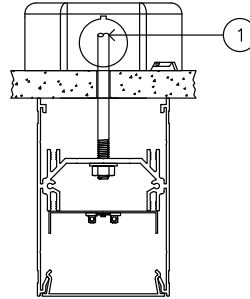

Based on a 3500K luminaire using one driver. Please consult factory for custom lumen outputs & wattage.

ORDERING

1 - FIXTURE ID	2 - LENGTH	3 - COLOR TEMP	4 - LED SYSTEM	5 - VOLTAGE	6 - DRIVER (Remote)
LS3 LED	2 - 2 ft 4 - 4 ft 8 - 8 ft x'-x" - Custom (specify length) **Patterns available consult factory	27 - 2700K/90 CRI 30 - 3000K/90 CRI 35 - 3500K/90 CRI 40 - 4000K/90 CRI 50 - 5000K/90 CRI TW* - Tunable White RGBW* - RGB + 3000K *Must use DMX Driver (Remote)	LTG1 - Standard LTG2 - Low LTG3 - High C - Custom Output (ie-C550Lm/ft)	UNV - Universal (120/277V)	DB - Standard 10% Dimming (0-10V) DB1% - 1% Dimming (0-10V) DB.01% - .01% Dimming (0-10V) LTEA - Lutron 2-wire 1% Dimming L3DA - Lutron 3-wire 1% Dimming LDE1 - Lutron Digital EcoSystem LDE5 - 5 Series EcoSystem; 5% Dimming DMX - For Color Tuning and RGBW
7 - FINISH	8 - MOUNTING	9 - OPTICS	10 - CONTROL (Optional)	11 - CIRCUIT (Optional)	
W - White (Standard) BLK - Black CC - Custom Color (provide RAL#)	AC - Aircraft Cable (50") SM - Surface Mount WM - Wall Mount	SD - Standard Diffuser POL - 1" Drop Below Pop Out Lens BW - Batwing Optic ASYM - Asymmetric Optic	EIS - Integral Sensor by Enlighted WIS - Integral Sensor by Wattstopper	WW - Wall Wash Reflector EM 120V - Emergency Pack EM 277V - Emergency Pack	

DATE

PROJECT

FIRM

TYPE

MOUNTING OPTIONS

AC - Air Craft Cable (50")

- 1 - 5" Round Canopy (Standard White Finish)
- 2 - Canopy Retainer
- 3 - SJT Cord (Standard White)
- 4 - Air Craft Cable
- 5 - Gripper

SM - Surface Mount

- 1 - Threaded Rod (not supplied)

WM - Wall Mount

- 1 - 0.75" Wall Mount Bracket

CORNERS & PATTERNS

Available with illuminated corners, angles, and custom patterns. **Must consult factory for custom corners, patterns and elevations.**