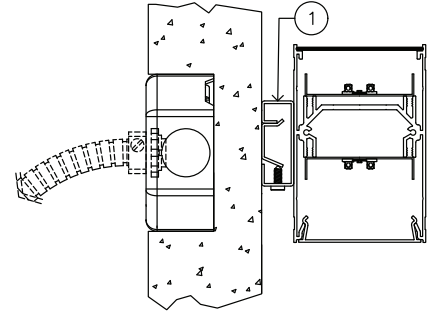

DATE

PROJECT

FIRM

TYPE

MOUNTING OPTIONS

AC - Air Craft Cable (50")

- 1 - 5" Round Canopy (Standard White Finish)
- 2 - Canopy Retainer
- 3 - SJT Cord (Standard White)
- 4 - Air Craft Cable
- 5 - Gripper

SM - Surface Mount

- 1 - Threaded Rod (not supplied)

WM - Wall Mount

- 1 - 0.75" Wall Mount Bracket

CORNERS & PATTERNS

Available with illuminated corners, angles, and custom patterns. **Must consult factory for custom corners, patterns and elevations.**