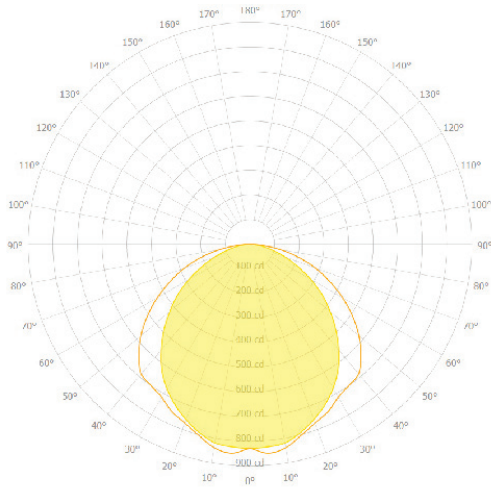

Square Patterns

X Patterns

T Patterns

Custom Angles

Custom Patterns

Custom Elevations

DATE	PROJECT	FIRM	TYPE
------	---------	------	------

LENS CUT OPTIONS

Straight-cut

Mitered Angle

NOTE: Straight-Cut is standard configuration, Mitered Angle is optional and must be specified.

WALL WASH REFLECTOR

Cross Section

DATE

PROJECT

FIRM

TYPE

PHOTOMETRICS

LS3 LED 4FT LTG1 3500K
 DELIVERED LUMENS: 2,440Lm
 TOTAL WATTS: 29W
 EFFICACY: 85 Lumens/Watt

ZONAL LUMEN SUMMARY

ZONE	LUMENS	% LAMP	% FIXTURE
0.00 - 30.00	648.21	17.06	26.57
0.00 - 40.00	1057.06	27.83	43.33
0.00 - 60.00	1890.95	49.78	77.51
0.00 - 90.00	2439.57	64.22	100.00
90.00 - 120.00	0.71	0.02	0.03
90.00 - 150.00	0.71	0.02	0.03
90.00 - 180.00	0.71	0.02	0.03
0.00 - 180.00	2439.57	64.22	100.00

LS3 LED 4FT LTG2 3500K
 DELIVERED LUMENS: 1,687Lm
 TOTAL WATTS: 20W
 EFFICACY: 85 Lumens/Watt

ZONAL LUMEN SUMMARY

ZONE	LUMENS	% LAMP	% FIXTURE
0.00 - 30.00	445.11	17.04	26.54
0.00 - 40.00	726.58	27.82	43.32
0.00 - 60.00	1300.35	49.78	77.53
0.00 - 90.00	1677.23	64.21	100.00
90.00 - 120.00	0.48	0.02	0.03
90.00 - 150.00	0.48	0.02	0.03
90.00 - 180.00	0.48	0.02	0.03
0.00 - 180.00	1687.23	64.21	100.00