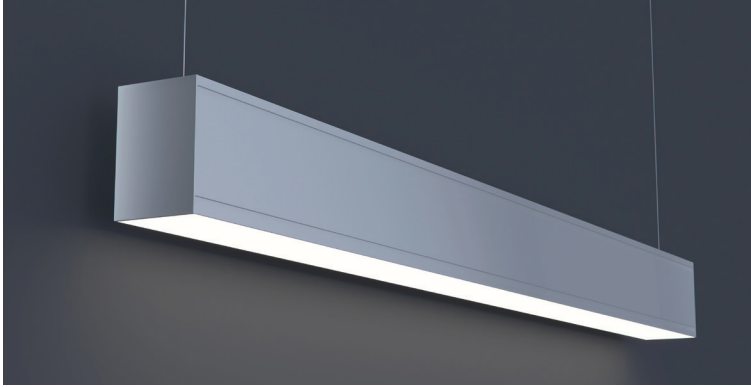

DATE	PROJECT	FIRM	TYPE
------	---------	------	------

Linear, architectural luminaire. For use in indoor applications where an LED luminaire providing continuous light is required. Suspended, surface or wall mounted installation. For custom mounting consult factory.

APPLICATIONS	Offices, Lobbies, Retail Stores, Classrooms, Reception Areas & Corridors		
CONSTRUCTION	Extruded Aluminum Housing, Cast Steel End Caps, Formed Steel Gear Tray	OPTICS	Extruded High Transmission Satin Acrylic Lens With No LED Imaging. Additional Optics Available
WARRANTY	5 Year Limited Warranty (Covers Standard Components)	FINISH	Standard Powder-Coated White. Custom RAL Colors Available
FIXTURE RATINGS & CERTIFICATIONS	Union Made ETL Listed	Made In The USA Damp Location Rated	 