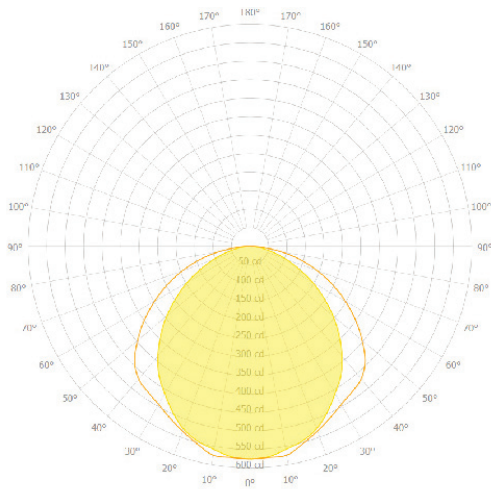

Square Patterns

X Patterns

T Patterns

Custom Angles

Custom Patterns

Custom Elevations

DATE	PROJECT	FIRM	TYPE
------	---------	------	------

LENS CUT OPTIONS

TYPE

PHOTOMETRICS

LS3 LED 4FT LTG1 3500K
 DELIVERED LUMENS: 2,440Lm
 TOTAL WATTS: 29W
 EFFICACY: 85 Lumens/Watt

ZONAL LUMEN SUMMARY

ZONE	LUMENS	% LAMP	% FIXTURE
0.00 - 30.00	648.21	17.06	26.57
0.00 - 40.00	1057.06	27.83	43.33
0.00 - 60.00	1890.95	49.78	77.51
0.00 - 90.00	2439.57	64.22	100.00
90.00 - 120.00	0.71	0.02	0.03
90.00 - 150.00	0.71	0.02	0.03
90.00 - 180.00	0.71	0.02	0.03
0.00 - 180.00	2439.57	64.22	100.00

LS3 LED 4FT LTG2 3500K
 DELIVERED LUMENS: 1,687Lm
 TOTAL WATTS: 20W
 EFFICACY: 85 Lumens/Watt

ZONAL LUMEN SUMMARY

ZONE	LUMENS	% LAMP	% FIXTURE
0.00 - 30.00	445.11	17.04	26.54
0.00 - 40.00	726.58	27.82	43.32
0.00 - 60.00	1300.35	49.78	77.53
0.00 - 90.00	1677.23	64.21	100.00
90.00 - 120.00	0.48	0.02	0.03
90.00 - 150.00	0.48	0.02	0.03
90.00 - 180.00	0.48	0.02	0.03
0.00 - 180.00	1687.23	64.21	100.00