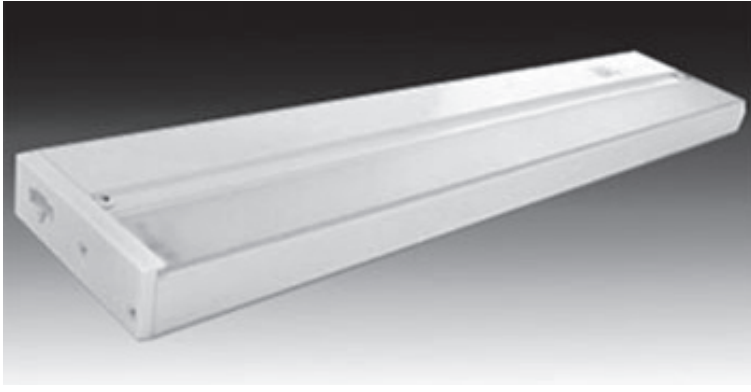

DATE _____ PROJECT _____ FIRM _____ TYPE _____

LED under-cabinet luminaire for residential and commercial applications.

FEATURES

- Rated for Dry Location
- CRI 90+ Standard; R9>50
- 5 Year, 50,000 Hour Fixture Warranty
- 3000K Color Temperature (Warm White)

APPLICATIONS Kitchens, Office Areas, Classrooms, Libraries

CONSTRUCTION Extruded Aluminum **OPTICS** Tempered Glass with Micro-Prismatic Texture

WARRANTY 5 Year Limited Warranty (Covers Standard Components) **FINISH** Standard Powder-Coated White

FIXTURE RATINGS & CERTIFICATIONS Union Made Made In The USA
 ETL Listed Damp Location Rated

ELECTRICAL Integral Driver with 0-10V Dimming Standard

EXTRUSION DIMENSIONS

LED SYSTEM INFORMATION

	Nominal System Watts	Nominal Delivered Lumens
12 inches	7 W	250 lm
18 inches	10 W	470 lm
24 inches	14 W	640 lm

Based on a 3500K luminaire using one driver. Custom outputs available; specify below.

ORDERING 1 2 3 4 5 6

1 - FIXTURE ID UC LED	2 - LENGTH 12" 18" 24"	3 - COLOR TEMP 30 - 3000K/90 CRI	4 - LED SYSTEM LTG1 - Standard LTG2 - Low LTG3 - High LTGC - Custom Output	5 - VOLTAGE UNV - Universal (120/277V)	6 - MOUNTING SM - Surface Mount
---------------------------------	--	--	---	--	---