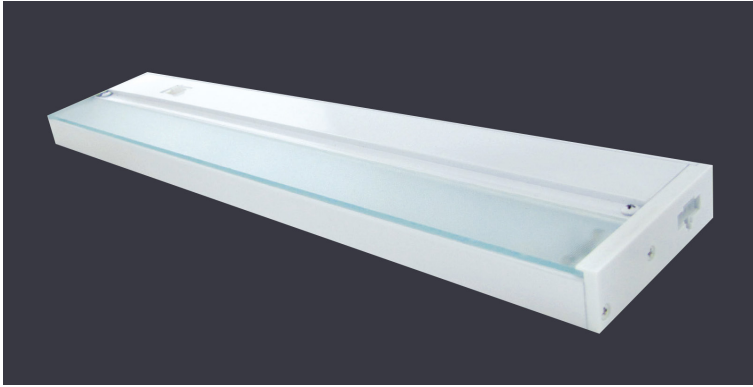

DATE _____ PROJECT _____ FIRM _____ TYPE _____

FEATURES

- Rated for Dry Location
- CRI 90+ Standard; R9>50
- 5 Year, 50,000 Hour Fixture Warranty
- 3000K Color Temperature (Warm White)
- Available with PoE- [See More](#)

APPLICATIONS Kitchens, Office Areas, Classrooms, Libraries

FINISH Standard Powder-Coated White.

CONSTRUCTION Extruded Aluminum

OPTICS Tempered Glass with Micro-Prismatic Texture

DRIVERS, SENSORS, & POE

For Wiring Diagrams, POE, and Sensor Information Click [Here](#)

ELECTRICAL Integral Driver

EXTRUSION DIMENSIONS

LED SYSTEM INFORMATION

	Nominal System Watts	Nominal Delivered Lumens
12 inches	8 W	450 lm
18 inches	11 W	675 lm
24 inches	13 W	910 lm

Based on a 90CRI, 3000K luminaire using one driver.

ORDERING

1 2 3 4 5

1 - FIXTURE ID

UC LED-S

2 - LENGTH

12"
18"
24"

3 - COLOR TEMP

30 - 3000K/90 CRI