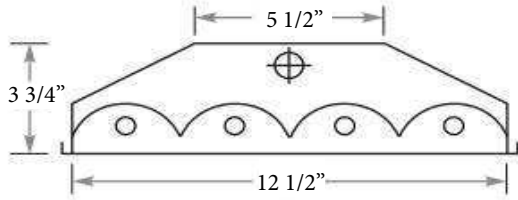

4-LAMP HI-BAY END VIEW