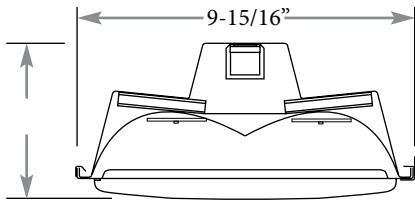

END VIEW

4 11/16"