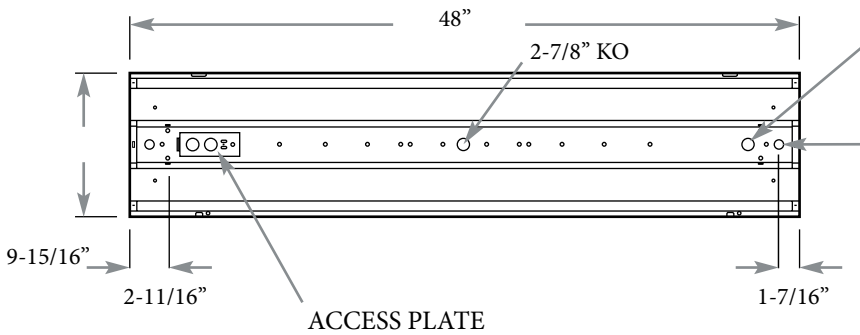

END VIEW

4 11/16"

BACK VIEW