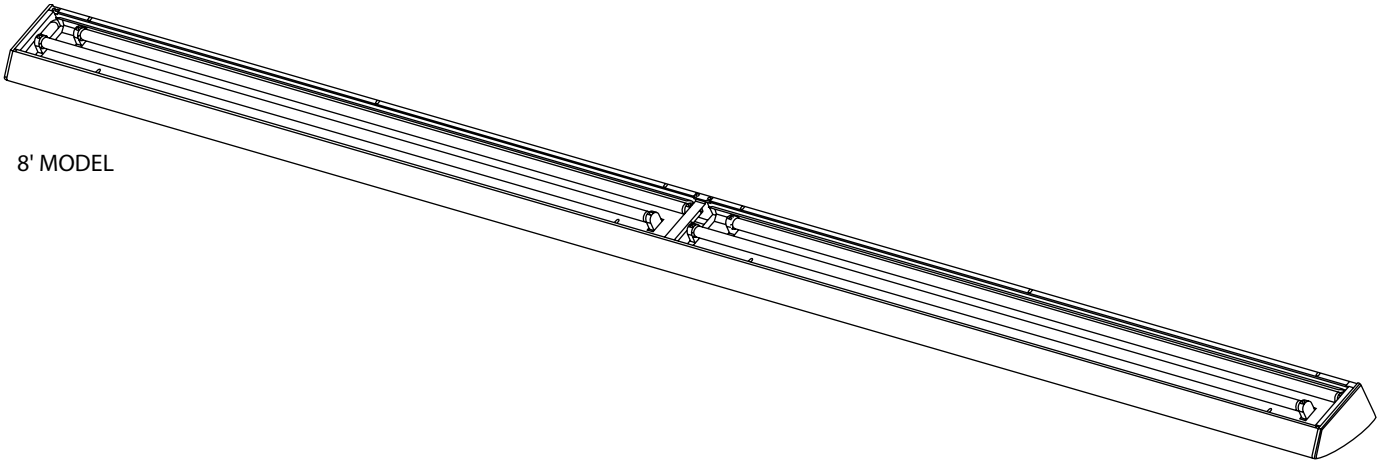

4' MODEL

TOP VIEW

8' MODEL