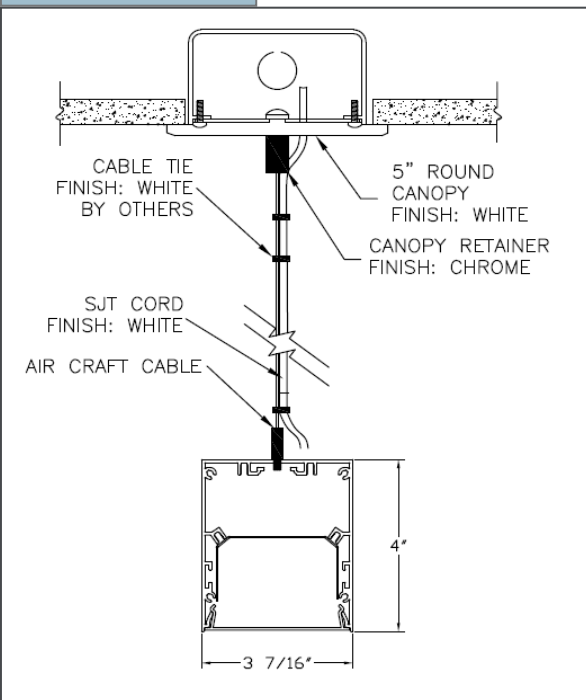

Mounting Options

SM- Surface Mount

WM- Wall Mount

AC- Air Craft Cable

Wall Wash Reflector:

Corners and Patterns

The LS4 LED is available with illuminated corners, angles, and custom patterns. Configurations vary per order; consult factory for additional information.