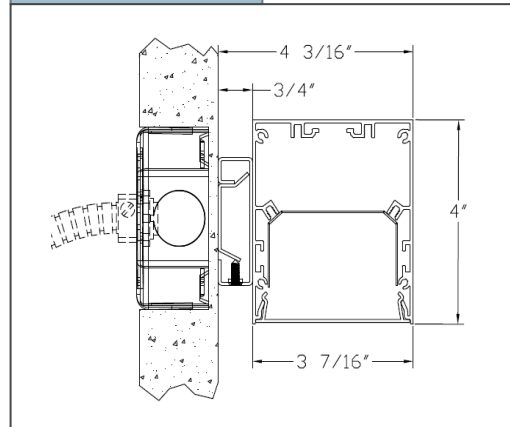

WM- Wall Mount