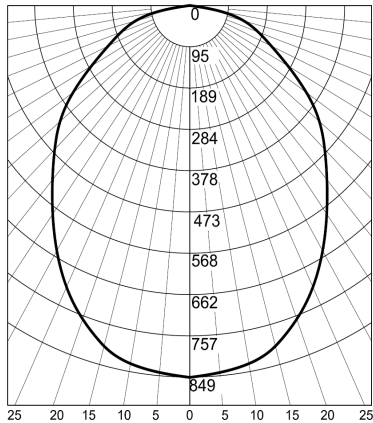

NOTE: All angles are within 5 degree increments; industry tolerance is +/- 1.5 degrees.

Photometrics

LS4 LTG1 3500K
 DELIVERED LUMENS: 2,425Lm
 TOTAL WATTS: 29W
 EFFICACY: 84 Lumens/Watt

ZONAL LUMEN SUMMARY