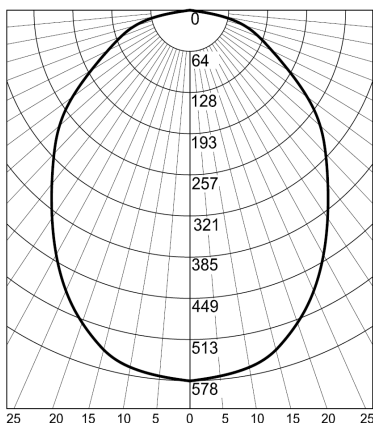

LS4 LTG2 3500K
DELIVERED LUMENS: 1,670Lm
TOTAL WATTS: 20W
EFFICACY: 84 Lumens/Watt