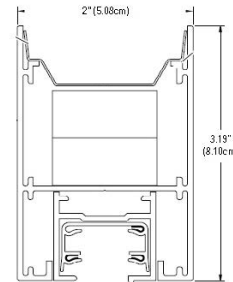

Extrusion Dimensions

Ordering Information

TRX LED

Series

Size***

- 2FT
- 4FT
- 8FT
- XFT (Custom Lengths and Continuous Runs)

***All lengths are nominal, for shop drawings please consult factory

LED System