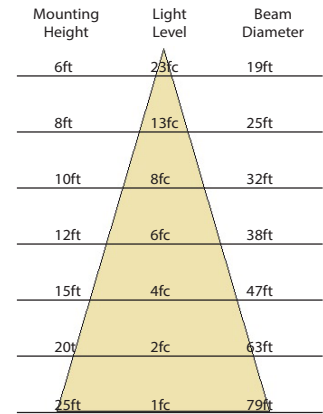

CONE OF LIGHT