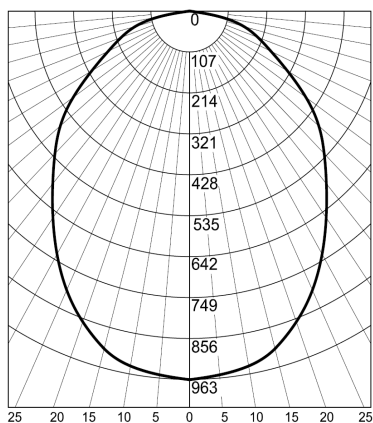

LS4 LED LTG3 3500K
DELIVERED LUMENS: 2,790Lm
TOTAL WATTS: 35W
EFFICACY: 80 Lumens/Watt