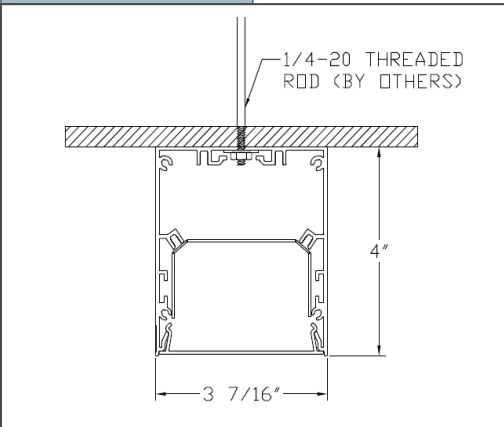

Mounting Options

SM- Surface Mount