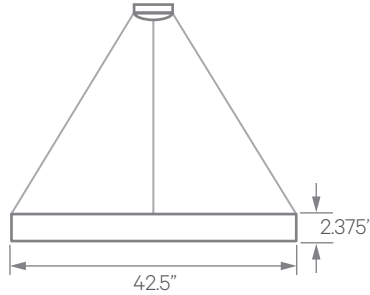

EXTRUSION DIMENSIONS

LED SYSTEM INFORMATION

	Nominal System Watts	Nominal Delivered Lumens
Standard (LTG1)	48 W	4,080 lm
Low (LTG2)	40 W	3,440 lm
High (LTG3)	58 W	4,872 lm

Based on a 3500K luminaire using one driver. Custom outputs available; specify below.