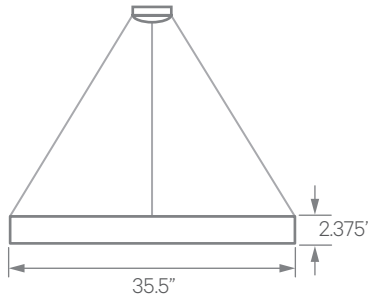

EXTRUSION DIMENSIONS

LED SYSTEM INFORMATION

	Nominal System Watts	Nominal Delivered Lumens
Standard (LTG1)	36 W	3,320 lm
Low (LTG2)	28 W	2,645 lm
High (LTG3)	45 W	3,965 lm

Based on a 3500K luminaire using one driver. Custom outputs available; specify below.

ORDERING 1 2 3 4 5 6 7 8 9

1 - FIXTURE ID
LOOPITA

2 - LENGTH
3 - 3 ft

3 - COLOR TEMP
30 - 3000K/90 CRI
35 - 3500K/90 CRI
40 - 4000K/90 CRI
TW* - Tunable White
RGBW** - RGB + 3000K
*Must use DMX or TW10 Driver
**Must use DMX Driver