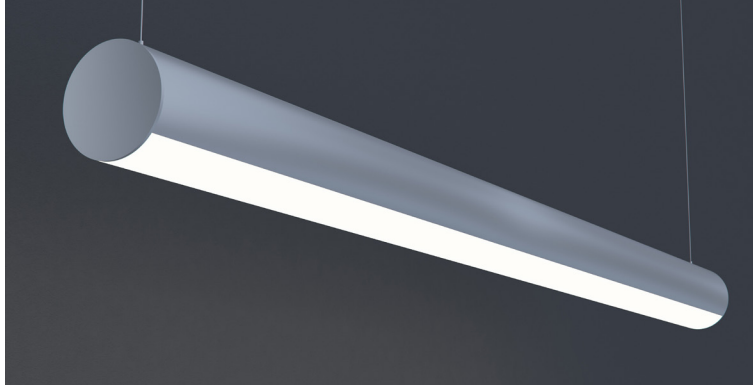

DATE	PROJECT	FIRM	TYPE
------	---------	------	------

Rounded, linear luminaire with direct and indirect lighting. For use in indoor applications where a round profile that provides continuous light is required. Suitable for suspended installation. Custom outputs and colors available.

**APPLICATIONS** Commercial Interiors, Retail, Hospitality, Muuseums, Reception Areas

**CONSTRUCTION** Extruded Aluminum Housing and Sheet Metal End Caps. Formed Steel gear Tray. **OPTICS** Extruded High Transmission Satin Acrylic Lens With No LED Imaging.