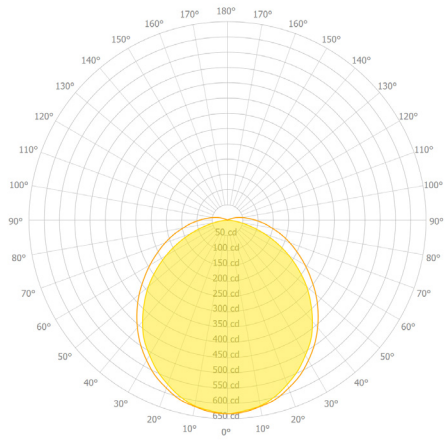

### EXTRUSION DIMENSIONS

### LED SYSTEM INFORMATION

	Nominal System Watts	Nominal Delivered Lumens	Nominal Efficacy
Standard (LTG1)	7.25 W/ft	675 Lm/ft	90 Lm/W
Low (LTG2)	5 W/ft	450 Lm/ft	90 Lm/W
High (LTG3)	8.75 W/ft	750 Lm/ft	86 Lm/W

DATE

PROJECT

FIRM

TYPE

**CRD3 4FT LTG1 3500K**  
 DELIVERED LUMENS: 2,701 Lm  
 TOTAL WATTS: 30W  
 EFFICACY: 93 Lumens/Watt

**ZONAL LUMEN SUMMARY**

ZONE	LUMENS	% LAMP	% FIXTURE
0.00 - 30.00	723.37	21.64	25.95
0.00 - 40.00	1172.74	35.09	42.07
0.00 - 60.00	2043.39	61.14	73.30
0.00 - 90.00	2701.37	80.82	96.90
90.00 - 120.00	0.00	0.00	0.00
90.00 - 150.00	0.00	0.00	0.00
90.00 - 180.00	0.00	0.00	0.00
0.00 - 180.00	2701.37	83.40	100.00

**CRD3 4FT LTG2 3500K**  
 DELIVERED LUMENS: 3,694Lm  
 TOTAL WATTS: 20W  
 EFFICACY: 93 Lumens/Watt

**ZONAL LUMEN SUMMARY**

ZONE	LUMENS	% LAMP	% FIXTURE
0.00 - 30.00	486.28	21.64	25.95
0.00 - 40.00	788.04	35.08	42.06
0.00 - 60.00	1373.27	61.13	73.29
0.00 - 90.00	1815.80	80.82	96.91
90.00 - 120.00	0.00	0.00	0.00
90.00 - 150.00	0.00	0.00	0.00
90.00 - 180.00	0.00	0.00	0.00
0.00 - 180.00	1873.77	83.40	100.00