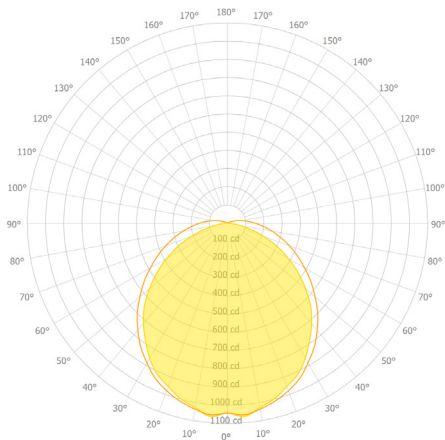

### EXTRUSION DIMENSIONS

### LED SYSTEM INFORMATION

	Nominal System Watts	Nominal Delivered Lumens	Nominal Efficacy
Standard (LTG1)	7.25 W/ft	675 Lm/ft	90 Lm/W
Low (LTG2)	5 W/ft	450 Lm/ft	90 Lm/W
High (LTG3)	8.75 W/ft	750 Lm/ft	86 Lm/W

DATE

PROJECT

FIRM

TYPE

**CRD3 4FT LTG1 3500K**  
 DELIVERED LUMENS: 2,701 Lm  
 TOTAL WATTS: 30W  
 EFFICACY: 93 Lumens/Watt

**ZONAL LUMEN SUMMARY**

ZONE	LUMENS	% LAMP	% FIXTURE
0.00 - 30.00	723.37	21.64	25.95
0.00 - 40.00	1172.74	35.09	42.07
0.00 - 60.00	2043.39	61.14	73.30
0.00 - 90.00	2701.37	80.82	96.90
90.00 - 120.00	0.00	0.00	0.00
90.00 - 150.00	0.00	0.00	0.00
90.00 - 180.00	0.00	0.00	0.00
0.00 - 180.00	2701.37	83.40	100.00

**CRD3 4FT LTG2 3500K**  
 DELIVERED LUMENS: 3,694Lm  
 TOTAL WATTS: 20W  
 EFFICACY: 93 Lumens/Watt

**ZONAL LUMEN SUMMARY**

ZONE	LUMENS	% LAMP	% FIXTURE
0.00 - 30.00	486.28	21.64	25.95
0.00 - 40.00	788.04	35.08	42.06
0.00 - 60.00	1373.27	61.13	73.29
0.00 - 90.00	1815.80	80.82	96.91
90.00 - 120.00	0.00	0.00	0.00
90.00 - 150.00	0.00	0.00	0.00
90.00 - 180.00	0.00	0.00	0.00
0.00 - 180.00	1873.77	83.40	100.00