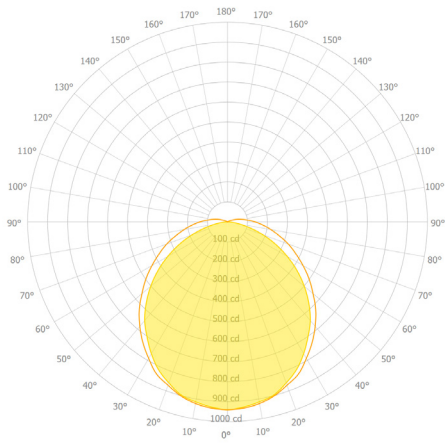

DATE

PROJECT

FIRM

TYPE

CRD3 4FT LTG1 3500K
DELIVERED LUMENS: 2,701 Lm
TOTAL WATTS: 30W
EFFICACY: 93 Lumens/Watt

ZONAL LUMEN SUMMARY

ZONE	LUMENS	% LAMP	% FIXTURE
0.00 - 30.00	723.37	21.64	25.95
0.00 - 40.00	1172.74	35.09	42.07
0.00 - 60.00	2043.39	61.14	73.30
0.00 - 90.00	2701.37	80.82	96.90
90.00 - 120.00	0.00	0.00	0.00
90.00 - 150.00	0.00	0.00	0.00
90.00 - 180.00	0.00	0.00	0.00
0.00 - 180.00	2701.37	83.40	100.00