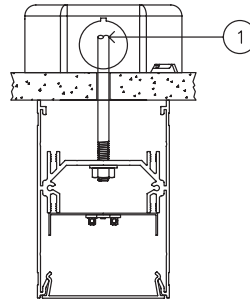

Based on a 3500K luminaire using one driver. Please consult factory for custom lumen outputs & wattage.

ORDERING	1	2	3	4	5	6	7	8	9	10	11
1 - FIXTURE ID	2 - LENGTH		3 - COLOR TEMP		4 - LED SYSTEM		5 - VOLTAGE		6 - DRIVER		
LS3 LED	2 - 2 ft 4 - 4 ft 8 - 8 ft x'-x" - Custom (specify length)		27 - 2700K/90 CRI 30 - 3000K/90 CRI 35 - 3500K/90 CRI 40 - 4000K/90 CRI 50 - 5000K/90 CRI TW* - Tunable White RGBW* - RGB + 3000K		LTG1 - Standard LTG2 - Low LTG3 - High C - Custom Output (ie-C550Lm/ft)		UNV - Universal (120/277V)		DB - Standard 10% Dimming (0-10V) DB1% - 1% Dimming (0-10V) DB.01% - .01% Dimming (0-10V) LTEA* - Lutron 2-wire 1% Dimming L3DA* - Lutron 3-wire 1% Dimming LDE1* - Lutron Digital EcoSystem LDE5* - 5 Series EcoSystem; 5% Dimming *Refer to 'Electrical' Information Above DMX - For Color Tuning and RGBW		
7 - FINISH	8 - MOUNTING		9 - CONTROL		10 - OPTICS		11 - OPTIONS				
W - White (Standard) BLK - Black CC - Custom Color (provide RAL#)	AC - Air Craft Cable (50") SM - Surface Mount WM - Wall Mount		EIS - Integral Sensor by Enlighted WIS - Integral Sensor by Wattstopper		SD - Standard Diffuser POL - 1" Drop Below Pop Out Lens BW - Batwing Optic ASYM - Asymmetric Optic		WW - Wall Wash Reflector EM 120V - Emergency Pack EM 277V - Emergency Pack				

DATE _____ PROJECT _____ FIRM _____ TYPE _____

MOUNTING OPTIONS

AC - Air Craft Cable (50")

- 1 - 5" Round Canopy (Standard White Finish)
- 2 - Canopy Retainer
- 3 - SJT Cord (Standard White)
- 4 - Air Craft Cable
- 5 - Gripper

SM - Surface Mount

- 1 - Threaded Rod (not supplied)

WM - Wall Mount

- 1 - 0.75" Wall Mount Bracket

CORNERS & PATTERNS

Available with illuminated corners, angles, and custom patterns. **Must consult factory for custom corners and patterns.**