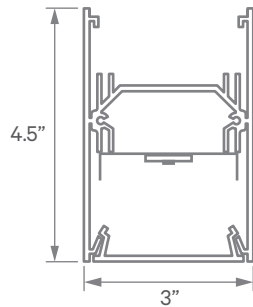

EXTRUSION DIMENSIONS

LED SYSTEM INFORMATION

	Nominal System Watts	Nominal Delivered Lumens	Nominal Efficacy
Standard (LTG1)	7.25 W/ft	610 Lm/ft	85 Lm/W
Low (LTG2)	5 W/ft	420 Lm/ft	85 Lm/W
High (LTG3)	8.75 W/ft	700 Lm/ft	80 Lm/W