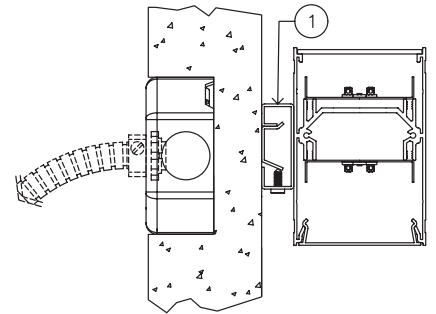

DATE _____ PROJECT _____ FIRM _____ TYPE _____

MOUNTING OPTIONS

AC - Air Craft Cable (50")

- 1 - 5" Round Canopy (Standard White Finish)
- 2 - Canopy Retainer
- 3 - SJT Cord (Standard White)
- 4 - Air Craft Cable
- 5 - Gripper

SM - Surface Mount

- 1 - Threaded Rod (not supplied)

WM - Wall Mount

- 1 - 0.75" Wall Mount Bracket

CORNERS & PATTERNS

Available with illuminated corners, angles, and custom patterns. **Must consult factory for custom corners and patterns.**