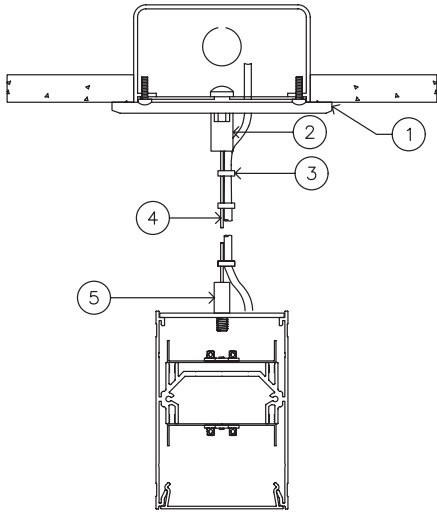

DATE _____ PROJECT _____ FIRM _____ TYPE _____

MOUNTING OPTIONS

AC - Air Craft Cable (50")

- 1 - 5" Round Canopy (Standard White Finish)
- 2 - Canopy Retainer
- 3 - SJT Cord (Standard White)
- 4 - Air Craft Cable
- 5 - Gripper