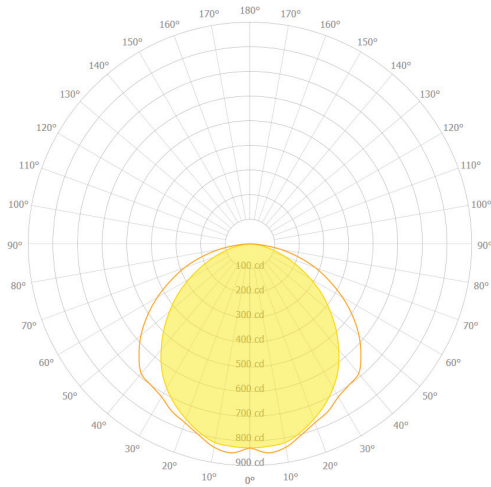

EXTRUSION DIMENSIONS

LED SYSTEM INFORMATION

	Nominal System Watts	Nominal Delivered Lumens	Nominal Efficacy
Standard (LTG1)	7.25 W/ft	610 Lm/ft	85 Lm/W
Low (LTG2)	5 W/ft	420 Lm/ft	85 Lm/W
High (LTG3)	8.75 W/ft	700 Lm/ft	80 Lm/W

Square Patterns

X Patterns

T Patterns

Custom Angles

Custom Patterns

LENS CUT OPTIONS

Straight-cut

Mitered Angle

NOTE: Straight-Cut is standard configuration, Mitered Angle is optional and must be specified.

DATE

PROJECT

FIRM

TYPE

PHOTOMETRICS

LS3 LED 4FT LTG1 3500K
 DELIVERED LUMENS: 2,440Lm
 TOTAL WATTS: 29W
 EFFICACY: 85 Lumens/Watt

ZONAL LUMEN SUMMARY

ZONE	LUMENS	% LAMP	% FIXTURE
0.00 - 30.00	648.21	17.06	26.57
0.00 - 40.00	1057.06	27.83	43.33
0.00 - 60.00	1890.95	49.78	77.51
0.00 - 90.00	2439.57	64.22	100.00
90.00 - 120.00	0.71	0.02	0.03
90.00 - 150.00	0.71	0.02	0.03
90.00 - 180.00	0.71	0.02	0.03
0.00 - 180.00	2439.57	64.22	100.00