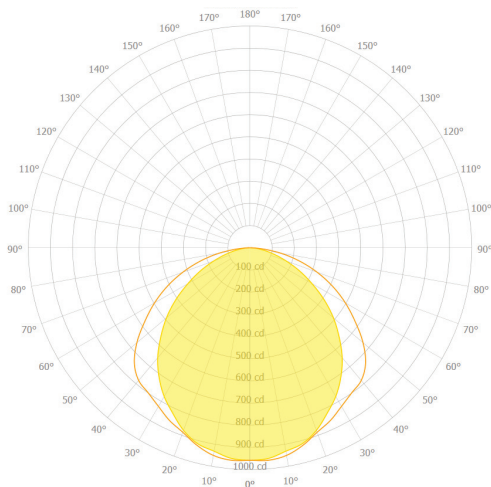

EXTRUSION DIMENSIONS

LED SYSTEM INFORMATION

	Nominal System Watts	Nominal Delivered Lumens	Nominal Efficacy
Standard (LTG1)	7.25 W/ft	610 Lm/ft	85 Lm/W
Low (LTG2)	5 W/ft	420 Lm/ft	85 Lm/W
High (LTG3)	8.75 W/ft	700 Lm/ft	80 Lm/W

NOTE: Straight-Cut is standard configuration, Mitered Angle is optional and must be specified.

DATE

PROJECT

FIRM

TYPE

PHOTOMETRICS

LS3 LED 4FT LTG1 3500K
 DELIVERED LUMENS: 2,440Lm
 TOTAL WATTS: 29W
 EFFICACY: 85 Lumens/Watt

ZONAL LUMEN SUMMARY

ZONE	LUMENS	% LAMP	% FIXTURE
0.00 - 30.00	648.21	17.06	26.57
0.00 - 40.00	1057.06	27.83	43.33
0.00 - 60.00	1890.95	49.78	77.51
0.00 - 90.00	2439.57	64.22	100.00
90.00 - 120.00	0.71	0.02	0.03
90.00 - 150.00	0.71	0.02	0.03
90.00 - 180.00	0.71	0.02	0.03
0.00 - 180.00	2439.57	64.22	100.00

LS3 LED 4FT LTG2 3500K
 DELIVERED LUMENS: 1,687Lm
 TOTAL WATTS: 20W
 EFFICACY: 85 Lumens/Watt

ZONAL LUMEN SUMMARY

ZONE	LUMENS	% LAMP	% FIXTURE
0.00 - 30.00	445.11	17.04	26.54
0.00 - 40.00	726.58	27.82	43.32
0.00 - 60.00	1300.35	49.78	77.53
0.00 - 90.00	1677.23	64.21	100.00
90.00 - 120.00	0.48	0.02	0.03
90.00 - 150.00	0.48	0.02	0.03
90.00 - 180.00	0.48	0.02	0.03
0.00 - 180.00	1687.23	64.21	100.00