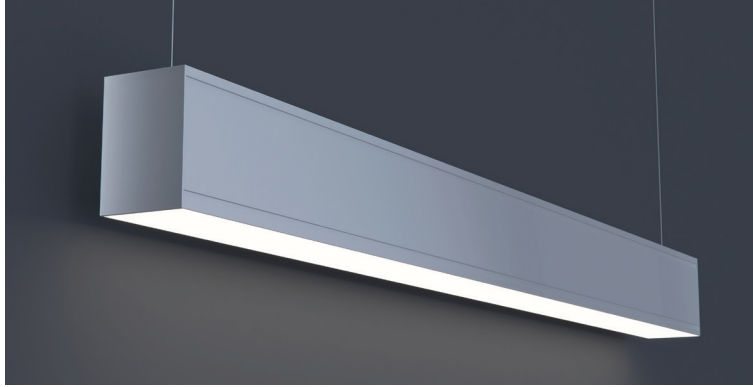

DATE	PROJECT	FIRM	TYPE
------	---------	------	------

Linear, architectural luminaire. For use in indoor applications where an LED luminaire providing continuous light is required. Suspended, surface or wall mounted installation. For custom mounting consult factory.

APPLICATIONS	Offices, Lobbies, Retail Stores, Classrooms, Reception Areas & Corridors			
CONSTRUCTION	Extruded Aluminum Housing, Cast Steel End Caps, Formed Steel Gear Tray	OPTICS	Extruded High Transmission Satin Acrylic Lens With No LED Imaging. Additional Optics Available	
WARRANTY	5 Year Limited Warranty (Covers Standard Components)		FINISH	Standard Powder-Coated White. Custom RAL Colors Available
FIXTURE RATINGS & CERTIFICATIONS	Union Made ETL Listed	Made In The USA Damp Location Rated	 	