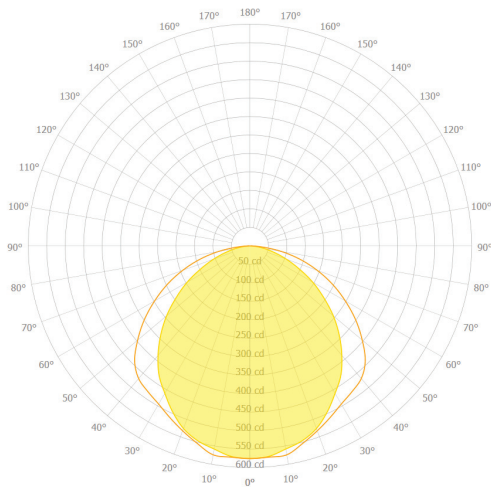

EXTRUSION DIMENSIONS

LED SYSTEM INFORMATION

	Nominal System Watts	Nominal Delivered Lumens	Nominal Efficacy
Standard (LTG1)	7.25 W/ft	610 Lm/ft	85 Lm/W
Low (LTG2)	5 W/ft	420 Lm/ft	85 Lm/W
High (LTG3)	8.75 W/ft	700 Lm/ft	80 Lm/W

Square Patterns

X Patterns

T Patterns

Custom Angles

Custom Patterns

LENS CUT OPTIONS

Straight-cut

Mitered Angle

NOTE: Straight-Cut is standard configuration, Mitered Angle is optional and must be specified.

DATE

PROJECT

FIRM

TYPE

PHOTOMETRICS

LS3 LED 4FT LTG1 3500K
 DELIVERED LUMENS: 2,440Lm
 TOTAL WATTS: 29W
 EFFICACY: 85 Lumens/Watt

ZONAL LUMEN SUMMARY

ZONE	LUMENS	% LAMP	% FIXTURE
0.00 - 30.00	648.21	17.06	26.57
0.00 - 40.00	1057.06	27.83	43.33
0.00 - 60.00	1890.95	49.78	77.51
0.00 - 90.00	2439.57	64.22	100.00
90.00 - 120.00	0.71	0.02	0.03
90.00 - 150.00	0.71	0.02	0.03
90.00 - 180.00	0.71	0.02	0.03
0.00 - 180.00	2439.57	64.22	100.00