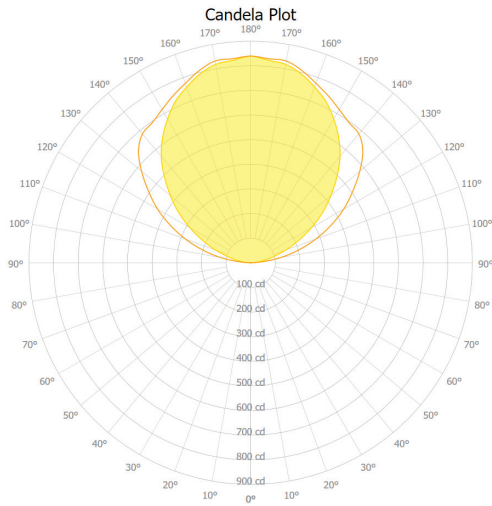

EXTRUSION DIMENSIONS

LED SYSTEM INFORMATION

	Nominal System Watts	Nominal Delivered Lumens	Nominal Efficacy
Standard (LTG1)	7.25 W/ft	610 Lm/ft	85 Lm/W
Low (LTG2)	5 W/ft	435 Lm/ft	87 Lm/W
High (LTG3)	8.75 W/ft	735 Lm/ft	84 Lm/W

X Patterns

T Patterns

Custom Angles

Custom Patterns

LENS CUT OPTIONS

Straight-cut

Mitered Angle

NOTE: Straight-Cut is standard configuration, Mitered Angle is optional and must be specified.

DATE

PROJECT

FIRM

TYPE

PHOTOMETRICS

LS3 LED UP 4FT LTG1 3500K
 DELIVERED LUMENS: 2,440Lm
 TOTAL WATTS: 29W
 EFFICACY: 84 Lumens/Watt

ZONAL LUMEN SUMMARY

ZONE	LUMENS	% LAMP	% FIXTURE
0.00 - 30.00	0.00	0.00	0.00
0.00 - 40.00	0.00	0.00	0.00
0.00 - 60.00	0.00	0.00	0.00
0.00 - 90.00	0.35	0.01	0.01
90.00 - 120.00	547.18	14.41	22.43
90.00 - 150.00	1791.57	47.16	73.43
90.00 - 180.00	2439.58	64.22	99.99
0.00 - 180.00	2439.94	64.23	100.00