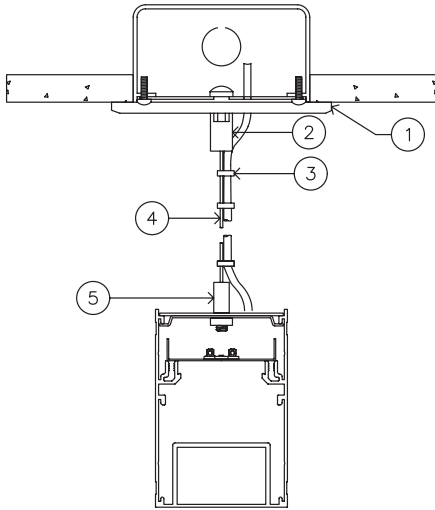

DATE

PROJECT

FIRM

TYPE

MOUNTING OPTIONS

AC - Air Craft Cable (50")

- 1 - 5" Round Canopy (Standard White Finish)
- 2 - Canopy Retainer
- 3 - S-JT Cord (Standard White)
- 4 - Air Craft Cable
- 5 - Gripper
- 6 - Hanging Bracket

WM - Wall Mount

- 1 - 0.75" Wall Mount Bracket

CORNERS & PATTERNS

Available with illuminated corners, angles, and custom patterns. **Must consult factory for custom corners and patterns.**

Square Patterns