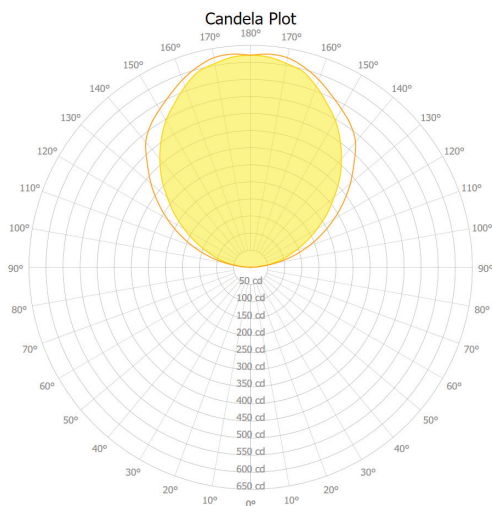

EXTRUSION DIMENSIONS

LED SYSTEM INFORMATION

	Nominal System Watts	Nominal Delivered Lumens	Nominal Efficacy
Standard (LTG1)	7.25 W/ft	610 Lm/ft	85 Lm/W
Low (LTG2)	5 W/ft	435 Lm/ft	87 Lm/W
High (LTG3)	8.75 W/ft	735 Lm/ft	84 Lm/W

DATE

PROJECT

FIRM

TYPE

PHOTOMETRICS

LS3 LED UP 4FT LTG1 3500K
 DELIVERED LUMENS: 2,440Lm
 TOTAL WATTS: 29W
 EFFICACY: 84 Lumens/Watt

ZONAL LUMEN SUMMARY

ZONE	LUMENS	% LAMP	% FIXTURE
0.00 - 30.00	0.00	0.00	0.00
0.00 - 40.00	0.00	0.00	0.00
0.00 - 60.00	0.00	0.00	0.00
0.00 - 90.00	0.35	0.01	0.01
90.00 - 120.00	547.18	14.41	22.43
90.00 - 150.00	1791.57	47.16	73.43
90.00 - 180.00	2439.58	64.22	99.99
0.00 - 180.00	2439.94	64.23	100.00

LS3 LED UP 4FT LTG2 3500K
 DELIVERED LUMENS: 1,746Lm
 TOTAL WATTS: 20W
 EFFICACY: 87 Lumens/Watt

ZONAL LUMEN SUMMARY

ZONE	LUMENS	% LAMP	% FIXTURE
0.00 - 30.00	0.00	0.00	0.00
0.00 - 40.00	0.00	0.00	0.00
0.00 - 60.00	0.00	0.00	0.00
0.00 - 90.00	0.31	0.01	0.02
90.00 - 120.00	374.18	14.33	21.42
90.00 - 150.00	1262.15	48.32	72.26
90.00 - 180.00	1746.30	66.86	99.98
0.00 - 180.00	1746.62	66.87	100.00