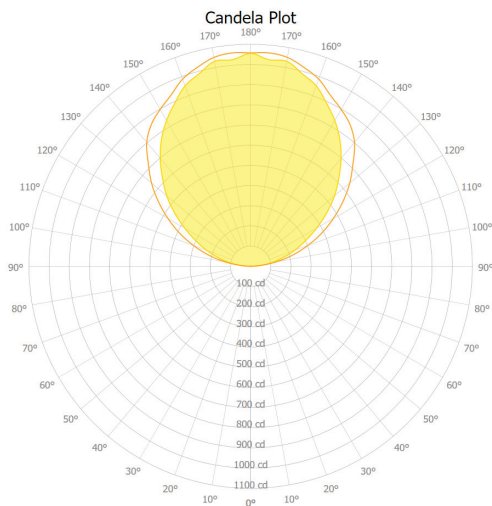

EXTRUSION DIMENSIONS

LED SYSTEM INFORMATION

	Nominal System Watts	Nominal Delivered Lumens	Nominal Efficacy
Standard (LTG1)	7.25 W/ft	610 Lm/ft	85 Lm/W
Low (LTG2)	5 W/ft	435 Lm/ft	87 Lm/W
High (LTG3)	8.75 W/ft	735 Lm/ft	84 Lm/W

DATE

PROJECT

FIRM

TYPE

PHOTOMETRICS

LS3 LED UP 4FT LTG1 3500K
 DELIVERED LUMENS: 2,440Lm
 TOTAL WATTS: 29W
 EFFICACY: 84 Lumens/Watt

ZONAL LUMEN SUMMARY

ZONE	LUMENS	% LAMP	% FIXTURE
0.00 - 30.00	0.00	0.00	0.00
0.00 - 40.00	0.00	0.00	0.00
0.00 - 60.00	0.00	0.00	0.00
0.00 - 90.00	0.35	0.01	0.01
90.00 - 120.00	547.18	14.41	22.43
90.00 - 150.00	1791.57	47.16	73.43
90.00 - 180.00	2439.58	64.22	99.99
0.00 - 180.00	2439.94	64.23	100.00

LS3 LED UP 4FT LTG2 3500K
 DELIVERED LUMENS: 1,746Lm
 TOTAL WATTS: 20W
 EFFICACY: 87 Lumens/Watt

ZONAL LUMEN SUMMARY

ZONE	LUMENS	% LAMP	% FIXTURE
0.00 - 30.00	0.00	0.00	0.00
0.00 - 40.00	0.00	0.00	0.00
0.00 - 60.00	0.00	0.00	0.00
0.00 - 90.00	0.31	0.01	0.02
90.00 - 120.00	374.18	14.33	21.42
90.00 - 150.00	1262.15	48.32	72.26
90.00 - 180.00	1746.30	66.86	99.98
0.00 - 180.00	1746.62	66.87	100.00