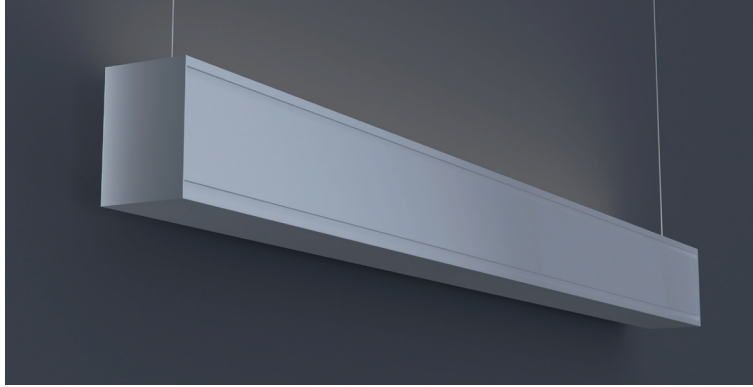

DATE	PROJECT	FIRM	TYPE
------	---------	------	------

Linear luminaire with all uplight. For use in indoor applications where an LED luminaire providing continuous light is required. Suspended or wall mount installation.

APPLICATIONS Offices, Lobbies, Retail Stores, Classrooms, Reception Areas & Corridors

CONSTRUCTION Extruded Aluminum Housing, Steel End Caps, Formed Steel Gear Tray | **OPTICS** Cast High Transmission Satin Acrylic Lens. Additional Optics Available