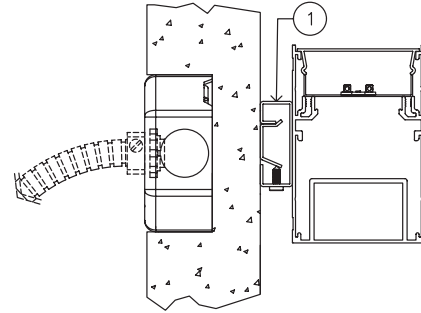

DATE

PROJECT

FIRM

TYPE

MOUNTING OPTIONS

AC - Air Craft Cable (50")

- 1 - 5" Round Canopy (Standard White Finish)
- 2 - Canopy Retainer
- 3 - S-JT Cord (Standard White)
- 4 - Air Craft Cable
- 5 - Gripper
- 6 - Hanging Bracket

WM - Wall Mount

- 1 - 0.75" Wall Mount Bracket

CORNERS & PATTERNS

Available with illuminated corners, angles, and custom patterns. **Must consult factory for custom corners and patterns.**

Square Patterns