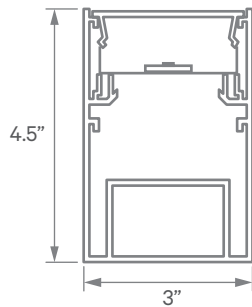

EXTRUSION DIMENSIONS

LED SYSTEM INFORMATION

	Nominal System Watts	Nominal Delivered Lumens	Nominal Efficacy
Standard (LTG1)	7.25 W/ft	610 Lm/ft	85 Lm/W
Low (LTG2)	5 W/ft	435 Lm/ft	87 Lm/W
High (LTG3)	8.75 W/ft	735 Lm/ft	84 Lm/W