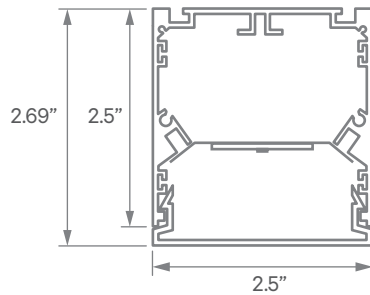

EXTRUSION DIMENSIONS

NOTE: STANDARD LENS SITS 1/4" BELOW EXTRUDED HOUSING. FLUSH LENS OPTION AVAILABLE.

LED SYSTEM INFORMATION

	Nominal System Watts	Nominal Delivered Lumens	Nominal Efficacy
Standard (LTG1)	7.25 W/ft	680 Lm/ft	94 Lm/W
Low (LTG2)	5 W/ft	470 Lm/ft	94 Lm/W
High (LTG3)	8.75 W/ft	780 Lm/ft	90 Lm/W

Based on a 3500K luminaire using one driver. Please consult factory for custom lumen outputs & wattage.

ORDERING	1	2	3	4	5	6	7	8	9	10	11

1 - FIXTURE ID LS2 LED	2 - LENGTH 2 - 2 ft 4 - 4 ft 8 - 8 ft x'-x" - Custom (specify length) **Patterns available, consult factory	3 - COLOR TEMP 27 - 2700K/90 CRI 30 - 3000K/90 CRI 35 - 3500K/90 CRI 40 - 4000K/90 CRI 50 - 5000K/90 CRI TW* - Tunable White RGBW* - RGB + 3000K *Must use DMX Driver (Remote)	4 - LED SYSTEM LTG1 - Standard LTG2 - Low LTG3 - High C - Custom Output (ie-C550Lm/ft)	5 - VOLTAGE UNV - Universal (120/277V)	6 - DRIVER DB - Standard 10% Dimming (0-10V) DB1% - 1% Dimming (0-10V) DB.01% - .01% Dimming (0-10V) LTEA* - Lutron 2-wire 1% Dimming L3DA* - Lutron 3-wire 1% Dimming LDE1* - Lutron Digital EcoSystem LDE5* - 5 Series EcoSystem; 5% Dimming *Refer to 'Electrical' Information Above DMX - For Color Tuning and RGBW
7 - FINISH W - White (Standard) BLK - Black CC - Custom Color (provide RAL#)	8 - MOUNTING AC - Air Craft Cable (50") SM - Surface Mount WM - Wall Mount	9 - CONTROL EIS - Integral Sensor by Enlighted WIS - Integral Sensor by Wattstopper	10 - OPTICS SD - Standard Diffuser FL - Flat/Flush Lens	11 - OPTIONS EM 120V - Emergency Pack EM 277V - Emergency Pack