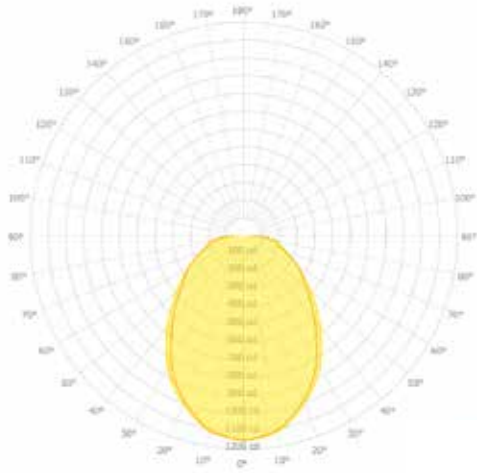

Square Patterns

X Patterns

T Patterns

Custom Angles

Custom Patterns

LENS CUT OPTIONS

Straight-cut

Mitered Angle

NOTE: Straight-Cut is standard configuration, Mitered Angle is optional and must be specified.

DATE

PROJECT

FIRM

TYPE

PHOTOMETRICS

LS2 LED 4FT LTG1 3500K
 DELIVERED LUMENS: 2,732Lm
 TOTAL WATTS: 29W
 EFFICACY: 94 Lumens/Watt

ZONAL LUMEN SUMMARY

ZONE	LUMENS	% LAMP	% FIXTURE
0.00 - 30.00	829.18	21.83	30.35
0.00 - 40.00	1287.56	33.90	47.12
0.00 - 60.00	2085.48	54.90	76.32
0.00 - 90.00	2732.41	71.93	100.00
90.00 - 120.00	12.59	0.33	0.46
90.00 - 150.00	12.59	0.33	0.46
90.00 - 180.00	12.59	0.33	0.46
0.00 - 180.00	2732.41	71.93	100.00

LS2 LED 4FT LTG2 3500K
 DELIVERED LUMENS: 1,878Lm
 TOTAL WATTS: 20W
 EFFICACY: 94 Lumens/Watt

ZONAL LUMEN SUMMARY

ZONE	LUMENS	% LAMP	% FIXTURE
0.00 - 30.00	570.26	21.83	30.35
0.00 - 40.00	885.66	33.91	47.14
0.00 - 60.00	1434.33	54.91	76.34
0.00 - 90.00	1878.88	71.93	100.00
90.00 - 120.00	8.78	0.34	0.47
90.00 - 150.00	8.78	0.34	0.47
90.00 - 180.00	8.78	0.34	0.47
0.00 - 180.00	1878.88	71.93	100.00