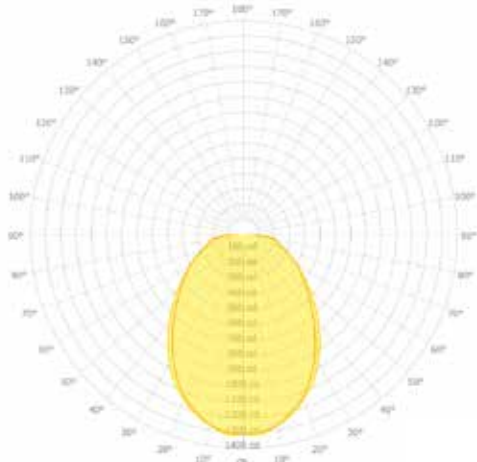

NOTE: Straight-Cut is standard configuration, Mitered Angle is optional and must be specified.

DATE

PROJECT

FIRM

TYPE

PHOTOMETRICS

LS2 LED 4FT LTG1 3500K
 DELIVERED LUMENS: 2,732Lm
 TOTAL WATTS: 29W
 EFFICACY: 94 Lumens/Watt

ZONAL LUMEN SUMMARY

ZONE	LUMENS	% LAMP	% FIXTURE
0.00 - 30.00	829.18	21.83	30.35
0.00 - 40.00	1287.56	33.90	47.12
0.00 - 60.00	2085.48	54.90	76.32
0.00 - 90.00	2732.41	71.93	100.00
90.00 - 120.00	12.59	0.33	0.46
90.00 - 150.00	12.59	0.33	0.46
90.00 - 180.00	12.59	0.33	0.46
0.00 - 180.00	2732.41	71.93	100.00

LS2 LED 4FT LTG2 3500K
 DELIVERED LUMENS: 1,878Lm
 TOTAL WATTS: 20W
 EFFICACY: 94 Lumens/Watt

ZONAL LUMEN SUMMARY

ZONE	LUMENS	% LAMP	% FIXTURE
0.00 - 30.00	570.26	21.83	30.35
0.00 - 40.00	885.66	33.91	47.14
0.00 - 60.00	1434.33	54.91	76.34
0.00 - 90.00	1878.88	71.93	100.00
90.00 - 120.00	8.78	0.34	0.47
90.00 - 150.00	8.78	0.34	0.47
90.00 - 180.00	8.78	0.34	0.47
0.00 - 180.00	1878.88	71.93	100.00