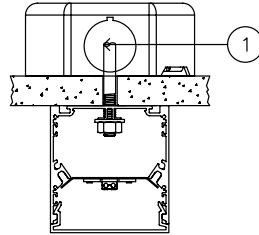

Based on a 3500K luminaire using one driver. Please consult factory for custom lumen outputs & wattage.

ORDERING	1	2	3	4	5	6	7	8	9	10	11
-----------------	---	---	---	---	---	---	---	---	---	----	----

1 - FIXTURE ID LS2 LED	2 - LENGTH 2 - 2 ft 4 - 4 ft 8 - 8 ft x'-x" - Custom (specify length) **Patterns available, consult factory	3 - COLOR TEMP 27 - 2700K/90 CRI 30 - 3000K/90 CRI 35 - 3500K/90 CRI 40 - 4000K/90 CRI 50 - 5000K/90 CRI TW* - Tunable White RGBW* - RGB + 3000K *Must use DMX Driver (Remote)	4 - LED SYSTEM LTG1 - Standard LTG2 - Low LTG3 - High C - Custom Output (ie-C550Lm/ft)	5 - VOLTAGE UNV - Universal (120/277V)	6 - DRIVER DB - Standard 10% Dimming (0-10V) DB1% - 1% Dimming (0-10V) DB.01% - .01% Dimming (0-10V) LTEA* - Lutron 2-wire 1% Dimming L3DA* - Lutron 3-wire 1% Dimming LDE1* - Lutron Digital EcoSystem LDE5* - 5 Series EcoSystem; 5% Dimming *Refer to 'Electrical' Information Above DMX - For Color Tuning and RGBW
7 - FINISH W - White (Standard) BLK - Black CC - Custom Color (provide RAL#)	8 - MOUNTING AC - Air Craft Cable (50") SM - Surface Mount WM - Wall Mount	9 - CONTROL EIS - Integral Sensor by Enlighted WIS - Integral Sensor by Wattstopper	10 - OPTICS SD - Standard Diffuser FL - Flat/Flush Lens	11 - OPTIONS EM 120V - Emergency Pack EM 277V - Emergency Pack	

DATE

PROJECT

FIRM

TYPE

MOUNTING OPTIONS

AC - Air Craft Cable (50")

- 1 - 5" Round Canopy (Standard White Finish)
- 2 - Canopy Retainer
- 3 - SJT Cord (Standard White)
- 4 - Air Craft Cable
- 5 - Gripper

SM - Surface Mount

- 1 - Threaded Rod (not supplied)

WM - Wall Mount

- 1 - 0.75" Wall Mount Bracket

CORNERS & PATTERNS

Available with illuminated corners, angles, and custom patterns. **Must consult factory for custom corners and patterns.**