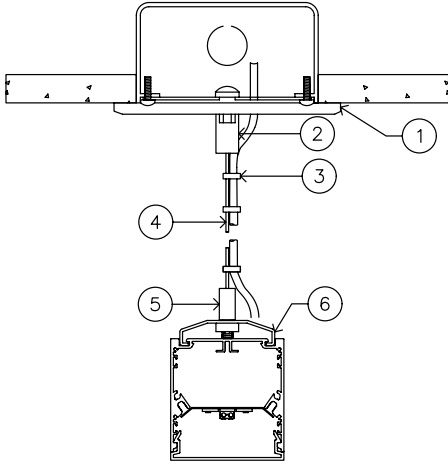

DATE

PROJECT

FIRM

TYPE

MOUNTING OPTIONS

AC - Air Craft Cable (50")

- 1 - 5" Round Canopy (Standard White Finish)
- 2 - Canopy Retainer
- 3 - SJT Cord (Standard White)
- 4 - Air Craft Cable
- 5 - Gripper

SM - Surface Mount

- 1 - Threaded Rod (not supplied)

WM - Wall Mount

- 1 - 0.75" Wall Mount Bracket

CORNERS & PATTERNS

Available with illuminated corners, angles, and custom patterns. **Must consult factory for custom corners and patterns.**