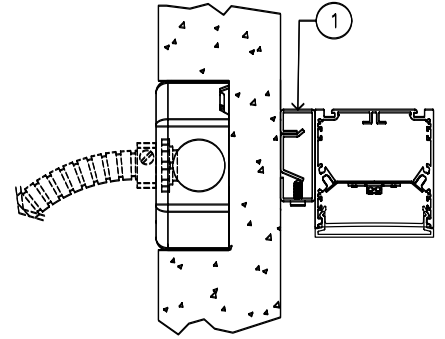

Based on a 3500K luminaire using one driver. Please consult factory for custom lumen outputs & wattage.

ORDERING	1	2	3	4	5	6	7	8	9	10	11
-----------------	---	---	---	---	---	---	---	---	---	----	----

1 - FIXTURE ID LS2 LED	2 - LENGTH 2 - 2 ft 4 - 4 ft 8 - 8 ft x'-x" - Custom (specify length) **Patterns available, consult factory	3 - COLOR TEMP 27 - 2700K/90 CRI 30 - 3000K/90 CRI 35 - 3500K/90 CRI 40 - 4000K/90 CRI 50 - 5000K/90 CRI TW* - Tunable White RGBW* - RGB + 3000K *Must use DMX Driver (Remote)	4 - LED SYSTEM LTG1 - Standard LTG2 - Low LTG3 - High C - Custom Output (ie-C550Lm/ft)	5 - VOLTAGE UNV - Universal (120/277V)	6 - DRIVER DB - Standard 10% Dimming (0-10V) DB1% - 1% Dimming (0-10V) DB.01% - .01% Dimming (0-10V) LTEA* - Lutron 2-wire 1% Dimming L3DA* - Lutron 3-wire 1% Dimming LDE1* - Lutron Digital EcoSystem LDE5* - 5 Series EcoSystem; 5% Dimming *Refer to 'Electrical' Information Above DMX - For Color Tuning and RGBW
7 - FINISH W - White (Standard) BLK - Black CC - Custom Color (provide RAL#)	8 - MOUNTING AC - Air Craft Cable (50") SM - Surface Mount WM - Wall Mount	9 - CONTROL EIS - Integral Sensor by Enlighted WIS - Integral Sensor by Wattstopper	10 - OPTICS SD - Standard Diffuser FL - Flat/Flush Lens	11 - OPTIONS EM 120V - Emergency Pack EM 277V - Emergency Pack	

DATE

PROJECT

FIRM

TYPE

MOUNTING OPTIONS

AC - Air Craft Cable (50")

- 1 - 5" Round Canopy (Standard White Finish)
- 2 - Canopy Retainer
- 3 - SJT Cord (Standard White)
- 4 - Air Craft Cable
- 5 - Gripper

SM - Surface Mount

- 1 - Threaded Rod (not supplied)

WM - Wall Mount

- 1 - 0.75" Wall Mount Bracket

CORNERS & PATTERNS

Available with illuminated corners, angles, and custom patterns. **Must consult factory for custom corners and patterns.**