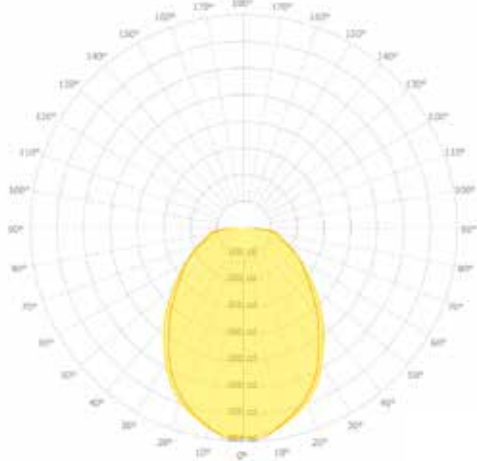

NOTE: Straight-Cut is standard configuration, Mitered Angle is optional and must be specified.

DATE

PROJECT

FIRM

TYPE

PHOTOMETRICS

LS2 LED 4FT LTG1 3500K
 DELIVERED LUMENS: 2,732Lm
 TOTAL WATTS: 29W
 EFFICACY: 94 Lumens/Watt

ZONAL LUMEN SUMMARY

ZONE	LUMENS	% LAMP	% FIXTURE
0.00 - 30.00	829.18	21.83	30.35
0.00 - 40.00	1287.56	33.90	47.12
0.00 - 60.00	2085.48	54.90	76.32
0.00 - 90.00	2732.41	71.93	100.00
90.00 - 120.00	12.59	0.33	0.46
90.00 - 150.00	12.59	0.33	0.46
90.00 - 180.00	12.59	0.33	0.46
0.00 - 180.00	2732.41	71.93	100.00

LS2 LED 4FT LTG2 3500K
 DELIVERED LUMENS: 1,878Lm
 TOTAL WATTS: 20W
 EFFICACY: 94 Lumens/Watt

ZONAL LUMEN SUMMARY

ZONE	LUMENS	% LAMP	% FIXTURE
0.00 - 30.00	570.26	21.83	30.35
0.00 - 40.00	885.66	33.91	47.14
0.00 - 60.00	1434.33	54.91	76.34
0.00 - 90.00	1878.88	71.93	100.00
90.00 - 120.00	8.78	0.34	0.47
90.00 - 150.00	8.78	0.34	0.47
90.00 - 180.00	8.78	0.34	0.47
0.00 - 180.00	1878.88	71.93	100.00