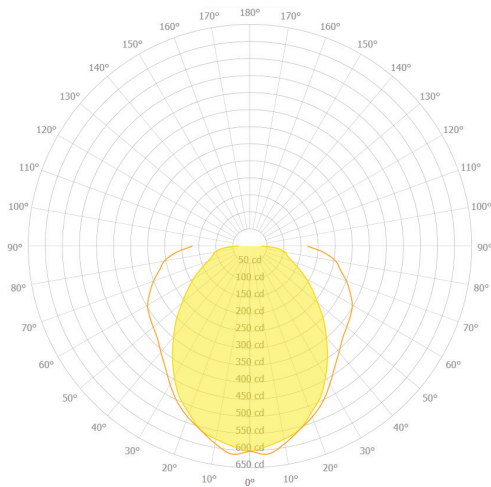

EXTRUSION DIMENSIONS

LED SYSTEM INFORMATION

	Nominal System Watts	Nominal Delivered Lumens	Nominal Efficacy
Standard (LTG1)	7.25 W/ft	690 Lm/ft	95 Lm/W
Low (LTG2)	5 W/ft	475 Lm/ft	95 Lm/W
High (LTG3)	8.75 W/ft	795 Lm/ft	91 Lm/W

- 1 - Threaded Rod (not supplied)

WM - Wall Mount

DATE

PROJECT

FIRM

TYPE

PHOTOMETRICS

LS1 LED SQ 4FT LTG1 3500K
 DELIVERED LUMENS: 2,691Lm
 TOTAL WATTS: 29W
 EFFICACY: 92 Lumens/Watt

ZONAL LUMEN SUMMARY

ZONE	LUMENS	% LAMP	% FIXTURE
0.00 - 30.00	649.27	17.09	24.13
0.00 - 40.00	1028.42	27.07	38.22
0.00 - 60.00	1794.55	47.24	66.68
0.00 - 90.00	2691.10	70.85	100.00
90.00 - 120.00	43.25	1.14	1.61
90.00 - 150.00	43.25	1.14	1.61
90.00 - 180.00	43.25	1.14	1.61
0.00 - 180.00	2691.10	70.85	100.00