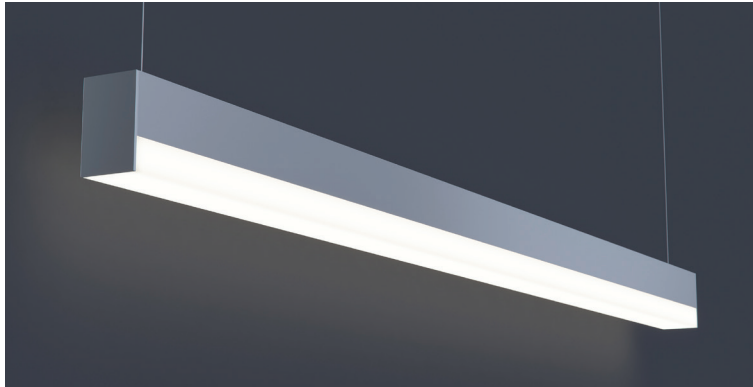

DATE	PROJECT	FIRM	TYPE
------	---------	------	------

Narrow, linear luminaire with square lens. For use in indoor applications where an LED luminaire with small profile providing continuous light is required. Suspended, surface or wall mount installation.

FEATURES

- Available In Custom Lengths & Long Runs To 1/16" Accuracy
- Square Diffuser
- Damp Location Rated
- CRI 90+ Standard
- 5 Year, 50,000 Hour Fixture Warranty
- 2700K, 3000K, 3500K, 4000K & 5000K Color Temperatures Available
- Enlighted/Wattstopper Sensors Available

APPLICATIONS Offices, Lobbies, Retail Stores, Classrooms, Reception Areas & Corridors

CONSTRUCTION Extruded Aluminum Housing, Steel End Caps, Formed Steel Gear Tray

OPTICS Square, Extruded High Transmission Satin Acrylic Lens With No LED Imaging