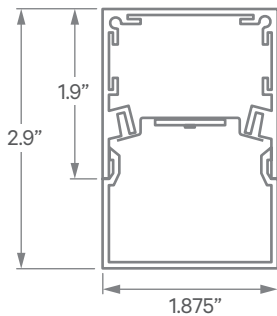

EXTRUSION DIMENSIONS

LED SYSTEM INFORMATION

	Nominal System Watts	Nominal Delivered Lumens	Nominal Efficacy
Standard (LTG1)	7.25 W/ft	690 Lm/ft	95 Lm/W
Low (LTG2)	5 W/ft	475 Lm/ft	95 Lm/W
High (LTG3)	8.75 W/ft	795 Lm/ft	91 Lm/W