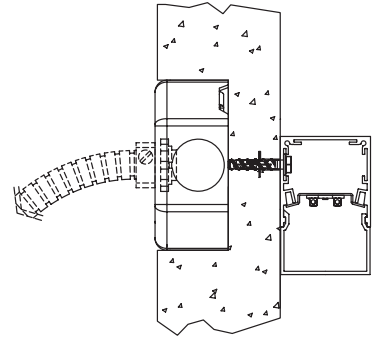

WM - Wall Mount