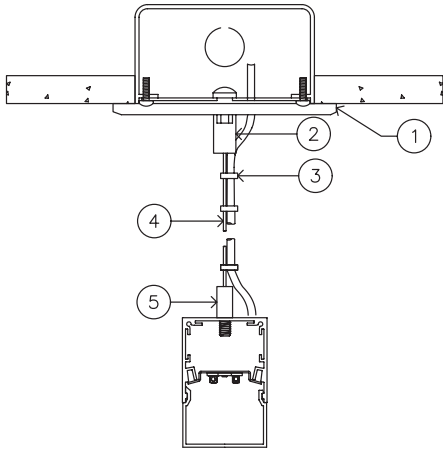

DATE

PROJECT

FIRM

TYPE

MOUNTING OPTIONS

AC - Air Craft Cable (50")

- 1 - 5" Round Canopy (Standard White Finish)
- 2 - Canopy Retainer
- 3 - SJT Cord (Standard White)
- 4 - Air Craft Cable
- 5 - Gripper

SM - Surface Mount