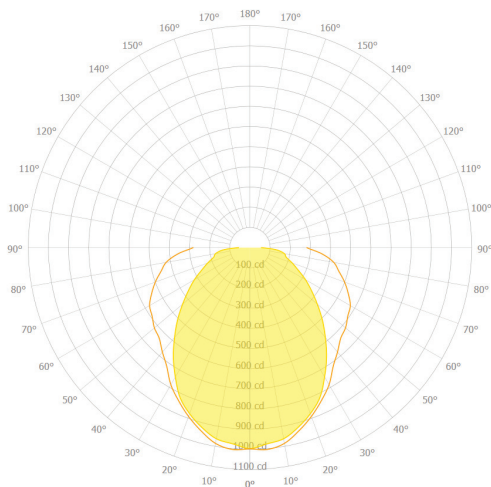

EXTRUSION DIMENSIONS

LED SYSTEM INFORMATION

	Nominal System Watts	Nominal Delivered Lumens	Nominal Efficacy
Standard (LTG1)	7.25 W/ft	690 Lm/ft	95 Lm/W
Low (LTG2)	5 W/ft	475 Lm/ft	95 Lm/W
High (LTG3)	8.75 W/ft	795 Lm/ft	91 Lm/W

- 1 - Threaded Rod (not supplied)

WM - Wall Mount

DATE

PROJECT

FIRM

TYPE

PHOTOMETRICS

LS1 LED SQ 4FT LTG1 3500K
 DELIVERED LUMENS: 2,691Lm
 TOTAL WATTS: 29W
 EFFICACY: 92 Lumens/Watt

ZONAL LUMEN SUMMARY

ZONE	LUMENS	% LAMP	% FIXTURE
0.00 - 30.00	649.27	17.09	24.13
0.00 - 40.00	1028.42	27.07	38.22
0.00 - 60.00	1794.55	47.24	66.68
0.00 - 90.00	2691.10	70.85	100.00
90.00 - 120.00	43.25	1.14	1.61
90.00 - 150.00	43.25	1.14	1.61
90.00 - 180.00	43.25	1.14	1.61
0.00 - 180.00	2691.10	70.85	100.00

LS1 LED SQ 4FT LTG2 3500K
 DELIVERED LUMENS: 1,849Lm
 TOTAL WATTS: 20W
 EFFICACY: 94 Lumens/Watt

ZONAL LUMEN SUMMARY

ZONE	LUMENS	% LAMP	% FIXTURE
0.00 - 30.00	446.38	17.09	24.13
0.00 - 40.00	707.08	27.07	38.22
0.00 - 60.00	1233.87	47.24	66.70
0.00 - 90.00	1849.82	70.82	100.00
90.00 - 120.00	29.86	1.14	1.61
90.00 - 150.00	29.86	1.14	1.61
90.00 - 180.00	29.86	1.14	1.61
0.00 - 180.00	1849.82	70.82	100.00