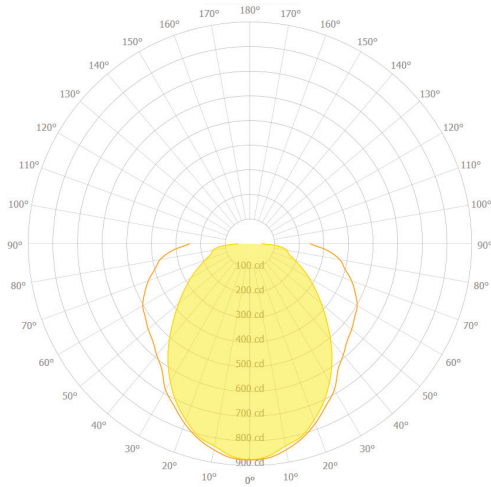

EXTRUSION DIMENSIONS

LED SYSTEM INFORMATION

	Nominal System Watts	Nominal Delivered Lumens	Nominal Efficacy
Standard (LTG1)	7.25 W/ft	690 Lm/ft	95 Lm/W
Low (LTG2)	5 W/ft	475 Lm/ft	95 Lm/W
High (LTG3)	8.75 W/ft	795 Lm/ft	91 Lm/W

- 1 - Threaded Rod (not supplied)

WM - Wall Mount

DATE

PROJECT

FIRM

TYPE

PHOTOMETRICS

LS1 LED SQ 4FT LTG1 3500K
 DELIVERED LUMENS: 2,691Lm
 TOTAL WATTS: 29W
 EFFICACY: 92 Lumens/Watt

ZONAL LUMEN SUMMARY

ZONE	LUMENS	% LAMP	% FIXTURE
0.00 - 30.00	649.27	17.09	24.13
0.00 - 40.00	1028.42	27.07	38.22
0.00 - 60.00	1794.55	47.24	66.68
0.00 - 90.00	2691.10	70.85	100.00
90.00 - 120.00	43.25	1.14	1.61
90.00 - 150.00	43.25	1.14	1.61
90.00 - 180.00	43.25	1.14	1.61
0.00 - 180.00	2691.10	70.85	100.00