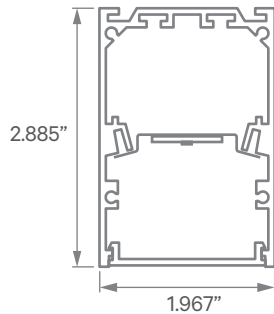

EXTRUSION DIMENSIONS

LED SYSTEM INFORMATION

	System Watts	Delivered Lumens	Efficacy
Standard (LTG1)	7.25 W/ft	683 Lm/ft	94 Lm/W
Low (LTG2)	5 W/ft	470 Lm/ft	94 Lm/W
High (LTG3)	8.75 W/ft	783 Lm/ft	90 Lm/W