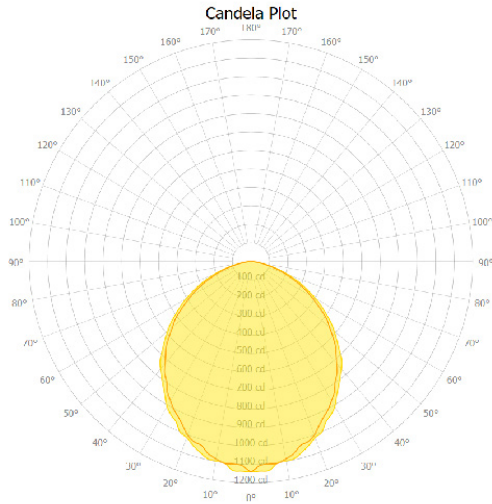

EXTRUSION DIMENSIONS

LED SYSTEM INFORMATION

	System Watts	Delivered Lumens	Efficacy
Standard (LTG1)	7.25 W/ft	683 Lm/ft	94 Lm/W
Low (LTG2)	5 W/ft	470 Lm/ft	94 Lm/W
High (LTG3)	8.75 W/ft	783 Lm/ft	90 Lm/W

NOTE: Straight-Cut is standard configuration, Mitered Angle is optional and must be specified.

DATE

PROJECT

FIRM

TYPE

PHOTOMETRICS

LS1 LED 4FT LTG1 3500K
 DELIVERED LUMENS: 2,733Lm
 TOTAL WATTS: 29W
 EFFICACY: 94 Lumens/Watt

ZONAL LUMEN SUMMARY

ZONE	LUMENS	% LAMP	% FIXTURE
0.00 - 30.00	838.12	22.06	30.66
0.00 - 40.00	1346.95	35.46	49.27
0.00 - 60.00	2281.95	60.07	83.48
0.00 - 90.00	2733.54	71.96	100.00
90.00 - 120.00	0.08	0.00	0.00
90.00 - 150.00	0.08	0.00	0.00
90.00 - 180.00	0.08	0.00	0.00
0.00 - 180.00	2733.54	71.96	100.00