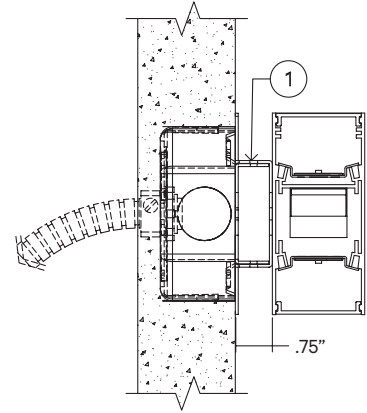

EXTRUSION DIMENSIONS

LED SYSTEM INFORMATION

	System Watts	Delivered Lumens	Efficacy
Standard (LTG1)	7.25 W/ft	683 Lm/ft	94 Lm/W
Low (LTG2)	5 W/ft	470 Lm/ft	94 Lm/W
High (LTG3)	8.75 W/ft	783 Lm/ft	90 Lm/W

DATE	PROJECT	FIRM	TYPE
------	---------	------	------

MOUNTING OPTIONS

AC - Air Craft Cable (50")

- 1 - 5" Round Canopy (Standard White Finish)
- 2 - Canopy Retainer
- 3 - SJT Cord (Standard White)
- 4 - Air Craft Cable
- 5 - Gripper
- 6 - Hanging Bracket

SM - Surface Mount

- 1 - Threaded Rod (not supplied)

WM - Wall Mount

- 1 - 0.75" Wall Mount Bracket

CORNERS & PATTERNS

Available with illuminated corners, angles, and custom patterns. **Must consult factory for custom corners and patterns.**