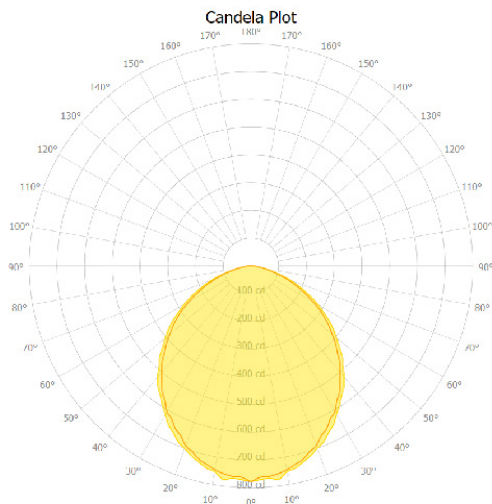

EXTRUSION DIMENSIONS

LED SYSTEM INFORMATION

	System Watts	Delivered Lumens	Efficacy
Standard (LTG1)	7.25 W/ft	683 Lm/ft	94 Lm/W
Low (LTG2)	5 W/ft	470 Lm/ft	94 Lm/W
High (LTG3)	8.75 W/ft	783 Lm/ft	90 Lm/W

NOTE: Straight-Cut is standard configuration, Mitered Angle is optional and must be specified.

DATE

PROJECT

FIRM

TYPE

PHOTOMETRICS

LS1 LED 4FT LTG1 3500K
 DELIVERED LUMENS: 2,733Lm
 TOTAL WATTS: 29W
 EFFICACY: 94 Lumens/Watt

ZONAL LUMEN SUMMARY

ZONE	LUMENS	% LAMP	% FIXTURE
0.00 - 30.00	838.12	22.06	30.66
0.00 - 40.00	1346.95	35.46	49.27
0.00 - 60.00	2281.95	60.07	83.48
0.00 - 90.00	2733.54	71.96	100.00
90.00 - 120.00	0.08	0.00	0.00
90.00 - 150.00	0.08	0.00	0.00
90.00 - 180.00	0.08	0.00	0.00
0.00 - 180.00	2733.54	71.96	100.00