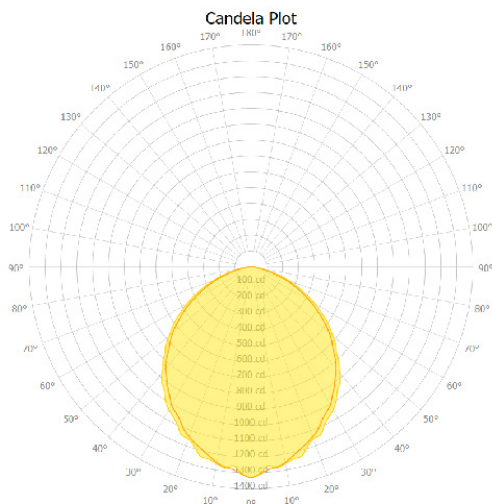

EXTRUSION DIMENSIONS

LED SYSTEM INFORMATION

	System Watts	Delivered Lumens	Efficacy
Standard (LTG1)	7.25 W/ft	683 Lm/ft	94 Lm/W
Low (LTG2)	5 W/ft	470 Lm/ft	94 Lm/W
High (LTG3)	8.75 W/ft	783 Lm/ft	90 Lm/W

NOTE: Straight-Cut is standard configuration, Mitered Angle is optional and must be specified.

DATE

PROJECT

FIRM

TYPE

PHOTOMETRICS

LS1 LED 4FT LTG1 3500K
 DELIVERED LUMENS: 2,733Lm
 TOTAL WATTS: 29W
 EFFICACY: 94 Lumens/Watt

ZONAL LUMEN SUMMARY

ZONE	LUMENS	% LAMP	% FIXTURE
0.00 - 30.00	838.12	22.06	30.66
0.00 - 40.00	1346.95	35.46	49.27
0.00 - 60.00	2281.95	60.07	83.48
0.00 - 90.00	2733.54	71.96	100.00
90.00 - 120.00	0.08	0.00	0.00
90.00 - 150.00	0.08	0.00	0.00
90.00 - 180.00	0.08	0.00	0.00
0.00 - 180.00	2733.54	71.96	100.00

LS1 LED 4FT LTG2 3500K
 DELIVERED LUMENS: 1,880Lm
 TOTAL WATTS: 20W
 EFFICACY: 94 Lumens/Watt

ZONAL LUMEN SUMMARY

ZONE	LUMENS	% LAMP	% FIXTURE
0.00 - 30.00	576.90	22.09	30.68
0.00 - 40.00	926.64	35.48	49.28
0.00 - 60.00	1569.75	60.10	83.48
0.00 - 90.00	1880.40	71.99	100.00
90.00 - 120.00	0.06	0.00	0.00
90.00 - 150.00	0.06	0.00	0.00
90.00 - 180.00	0.06	0.00	0.00
0.00 - 180.00	1880.40	71.99	100.00