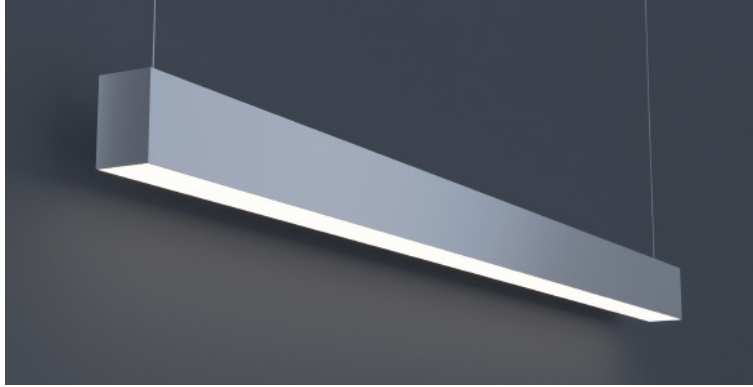

DATE	PROJECT	FIRM	TYPE
------	---------	------	------

Linear luminaire with small profile providing continuous light. For indoor applications. Suspended, surface or wall mount installation. For custom mounting consult factory.

APPLICATIONS	Offices, Lobbies, Retail Stores, Classrooms, Reception Areas & Corridors			
CONSTRUCTION	Extruded Aluminum Housing with Die Cast Ends. Formed Steel Gear Tray	OPTICS	Extruded High Transmission Satin Acrylic Lens With No LED Imaging. Additional Optics Available.	
WARRANTY	5 Year Limited Warranty (Covers Standard Components)		FINISH	Standard Powder-Coated White. Custom RAL Colors Available
FIXTURE RATINGS & CERTIFICATIONS	Union Made ETL Listed	Made In The USA Damp Location Rated	 	