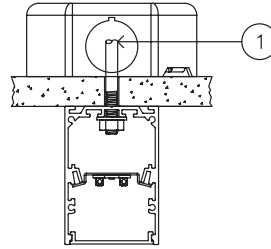

Based on a 3500K luminaire using one driver. Please consult factory for custom lumen outputs & wattage.

ORDERING	1	2	3	4	5	6	7	8	9	10	11
-----------------	---	---	---	---	---	---	---	---	---	----	----

1 - FIXTURE ID LS1 LED	2 - LENGTH 2 - 2 ft 4 - 4 ft 8 - 8 ft x'-x" - Custom (specify length) **Patterns available, consult factory	3 - COLOR TEMP 27 - 2700K/90 CRI 30 - 3000K/90 CRI 35 - 3500K/90 CRI 40 - 4000K/90 CRI 50 - 5000K/90 CRI TW* - Tunable White RGBW* - RGB + 3000K *Must use DMX Driver (Remote)	4 - LED SYSTEM LTG1 - Standard LTG2 - Low LTG3 - High C - Custom Output (ie-C550Lm/ft)	5 - VOLTAGE UNV - Universal (120/277V)	6 - DRIVER DB - Standard 10% Dimming (0-10V) DB1% - 1% Dimming (0-10V) DB.01% - .01% Dimming (0-10V) LTEA* - Lutron 2-wire 1% Dimming L3DA* - Lutron 3-wire 1% Dimming LDE1* - Lutron Digital EcoSystem LDE5* - 5 Series EcoSystem; 5% Dimming *Refer to 'Electrical' Information Above DMX - For Color Tuning and RGBW
7 - FINISH W - White (Standard) BLK - Black CC - Custom Color (provide RAL#)	8 - MOUNTING AC - Air Craft Cable (50") SM - Surface Mount WM - Wall Mount	9 - CONTROL EIS - Integral Sensor by Enlighted WIS - Integral Sensor by Wattstopper	10 - OPTICS SD - Standard Diffuser BW - Batwing Optic ASYM - Asymmetric Optic	11 - OPTIONS EM 120V - Emergency Pack EM 277V - Emergency Pack	

DATE	PROJECT	FIRM	TYPE
------	---------	------	------

MOUNTING OPTIONS

AC - Air Craft Cable (50")

- 1 - 5" Round Canopy (Standard White Finish)
- 2 - Canopy Retainer
- 3 - SJT Cord (Standard White)
- 4 - Air Craft Cable
- 5 - Gripper
- 6 - Hanging Bracket

SM - Surface Mount

- 1 - Threaded Rod (not supplied)

WM - Wall Mount

- 1 - 0.75" Wall Mount Bracket

CORNERS & PATTERNS

Available with illuminated corners, angles, and custom patterns. **Must consult factory for custom corners and patterns.**