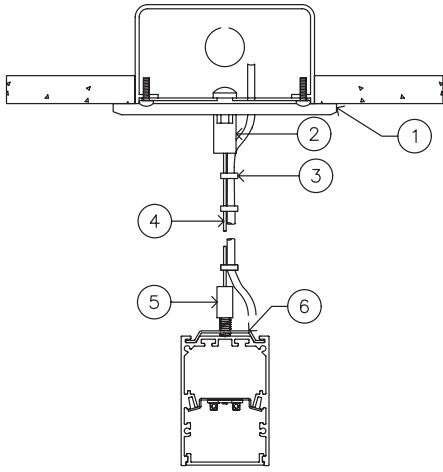

DATE	PROJECT	FIRM	TYPE

MOUNTING OPTIONS

AC - Air Craft Cable (50")

- 1 - 5" Round Canopy (Standard White Finish)
- 2 - Canopy Retainer
- 3 - SJT Cord (Standard White)
- 4 - Air Craft Cable
- 5 - Gripper
- 6 - Hanging Bracket

SM - Surface Mount