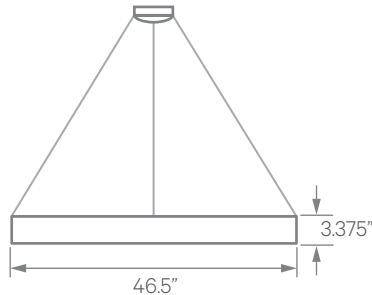

EXTRUSION DIMENSIONS

LED SYSTEM INFORMATION

	Nominal System Watts	Nominal Delivered Lumens	Nominal Efficacy
Standard (LTG1)	40 W	3,600 lm	90 LPW
Low (LTG2)	36 W	3,170 lm	91 LPW
High (LTG3)	49 W	4,315 lm	88 LPW