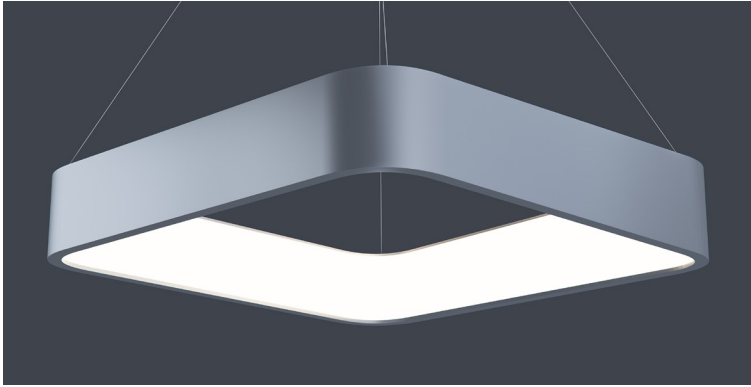

DATE _____ PROJECT _____ FIRM _____ TYPE _____

Innovative, architectural square LED luminaire providing uplight and downlight. Great for lobbies and modern office spaces. Available suspended with cable/canopy. Custom colors available.

APPLICATIONS Offices, Lobbies, Retail Stores, Classrooms, Reception Areas & Corridors

CONSTRUCTION Die Formed and Embossed, Heavy Gauge Cold Rolled Steel Housing | **OPTICS** Custom Molded Opal Lens

WARRANTY 5 Year Limited Warranty (Covers Standard Components) | **FINISH** Standard Powder-Coated White. Custom RAL Colors Available