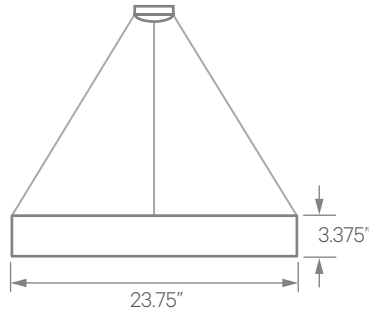

EXTRUSION DIMENSIONS

LED SYSTEM INFORMATION

	Nominal System Watts	Nominal Delivered Lumens	Nominal Efficacy
Standard (LTG1)	27 W	2,600 lm	96 LPW
Low (LTG2)	23 W	2,215 lm	96 LPW
High (LTG3)	32 W	3,000 lm	94 LPW