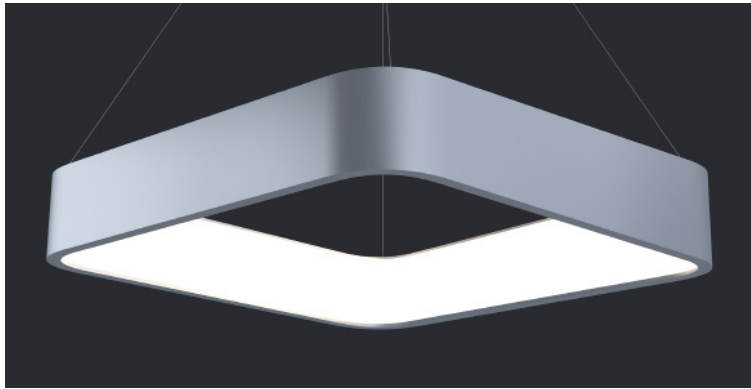

DATE	PROJECT	FIRM	TYPE
------	---------	------	------

Innovative, architectural square LED luminaire providing uplight and downlight. Great for lobbies and modern office spaces. Available suspended with cable/canopy up to 48". Custom colors available.

### FEATURES

- Custom Colors & Outputs Available
- Damp Location Rated
- CRI 90+ Standard
- 5 Year, 50,000 Hour Fixture Warranty
- 3000K & 3500K Color Temperatures Available

<b>APPLICATIONS</b>	Offices, Lobbies, Retail Stores, Reception Areas & Corridors			
<b>CONSTRUCTION</b>	Die Formed & Embossed, Heavy Gauge Cold Rolled Steel Housing.	<b>OPTICS</b>	Custom Molded Opal Lens	
<b>WARRANTY</b>	5 Year Limited Warranty (Covers Standard Components)		<b>FINISH</b>	Standard Powder-Coated White. Custom RAL Colors Available
<b>FIXTURE RATINGS &amp; CERTIFICATIONS</b>	Union Made ETL Listed	Made In The USA Damp Location Rated		
<b>ELECTRICAL</b>	Integral Driver With 0-10V 10% Dimming Standard.			