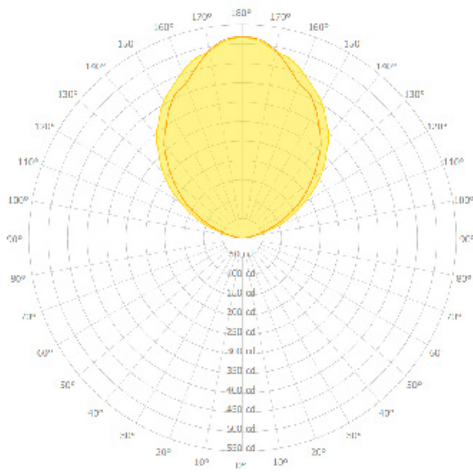

RUSH LED UP 4FT LTG2 3500K
DELIVERED LUMENS: 1,200Lm
TOTAL WATTS: 14W

ZONAL LUMEN SUMMARY

ZONE	LUMENS	% LAMP	% FIXTURE
0.00 - 30.00	0.00	0.00	0.00
0.00 - 40.00	0.00	0.00	0.00
0.00 - 60.00	0.00	0.00	0.00
0.00 - 90.00	0.20	0.01	0.02
90.00 - 120.00	197.73	9.33	16.47
90.00 - 150.00	826.78	39.03	68.87
90.00 - 180.00	1200.37	56.67	99.98
0.00 - 180.00	1200.58	56.68	100.00