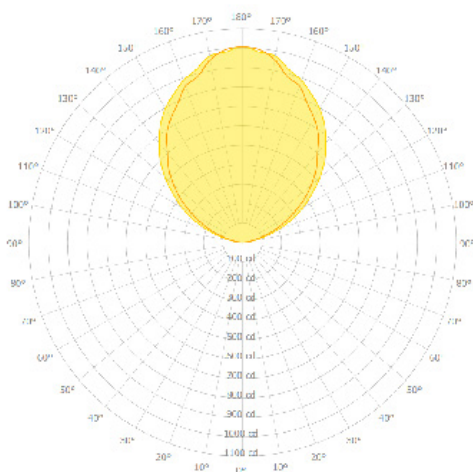

RUSH LED UP 4FT LTG3 3500K
DELIVERED LUMENS: 2,343Lm
TOTAL WATTS: 29W

ZONAL LUMEN SUMMARY

ZONE	LUMENS	% LAMP	% FIXTURE
0.00 - 30.00	0.00	0.00	0.00
0.00 - 40.00	0.00	0.00	0.00
0.00 - 60.00	0.00	0.00	0.00
0.00 - 90.00	0.40	0.01	0.02
90.00 - 120.00	385.24	9.31	16.44
90.00 - 150.00	1613.43	38.99	68.83
90.00 - 180.00	2343.58	56.63	99.98
0.00 - 180.00	2343.99	56.64	100.00