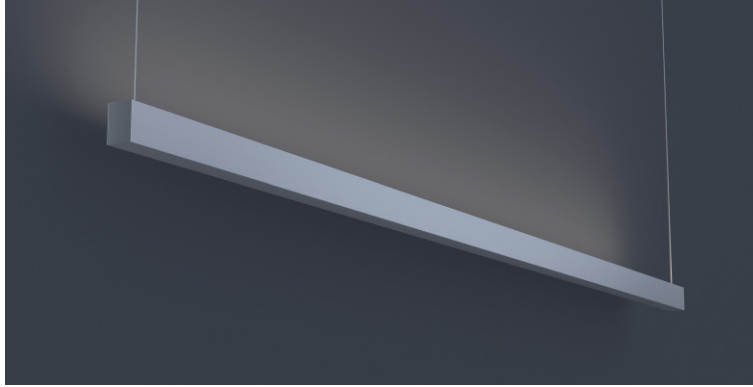

DATE	PROJECT	FIRM	TYPE
------	---------	------	------

Architectural luminaire with extremely low profile. LED luminaire that provides continuous uplight regardless of length. Custom outputs and colors available.