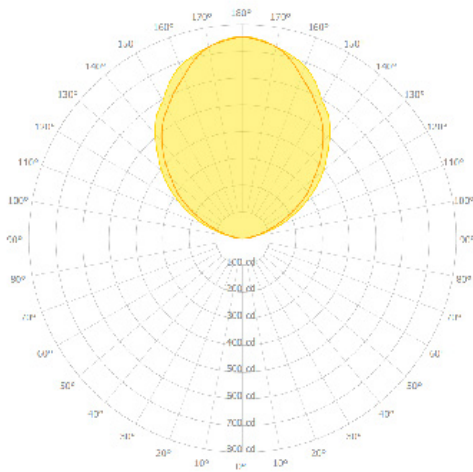

DATE

PROJECT

FIRM

TYPE

PHOTOMETRICS

RUSH LED UP 4FT LTG1 3500K
DELIVERED LUMENS: 1,789Lm
TOTAL WATTS: 21W

ZONAL LUMEN SUMMARY

ZONE	LUMENS	% LAMP	% FIXTURE
0.00 - 30.00	0.00	0.00	0.00
0.00 - 40.00	0.00	0.00	0.00
0.00 - 60.00	0.00	0.00	0.00
0.00 - 90.00	0.30	0.01	0.02
90.00 - 120.00	294.47	9.32	16.45
90.00 - 150.00	1232.17	39.00	68.84
90.00 - 180.00	1789.67	56.64	99.98
0.00 - 180.00	1789.98	56.65	100.00