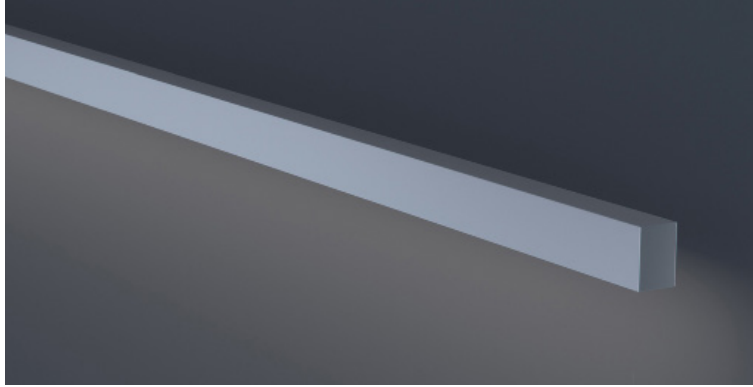

DATE	PROJECT	FIRM	TYPE
------	---------	------	------

Architectural luminaire with very low profile. LED luminaire that provides continuous downlight regardless of length. Custom outputs and colors available.