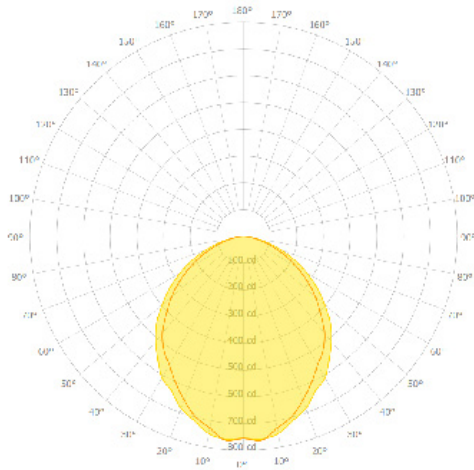

DATE

PROJECT

FIRM

TYPE

PHOTOMETRICS

RUSH LED DN 4FT LTG1 3500K
DELIVERED LUMENS: 1,785Lm
TOTAL WATTS: 21W

ZONAL LUMEN SUMMARY

ZONE	LUMENS	% LAMP	% FIXTURE
0.00 - 30.00	558.53	17.68	31.27
0.00 - 40.00	891.18	28.21	49.90
0.00 - 60.00	1494.22	47.29	83.67
0.00 - 90.00	1785.87	56.52	100.00
90.00 - 120.00	0.51	0.02	0.03
90.00 - 150.00	0.51	0.02	0.03
90.00 - 180.00	0.51	0.02	0.03
0.00 - 180.00	1785.87	56.52	100.00