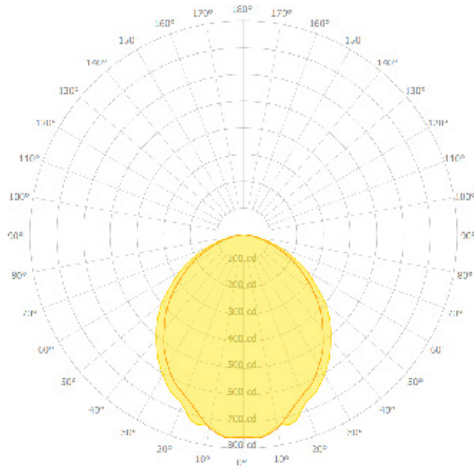

RUSH LED DN 4FT LTG2 3500K
DELIVERED LUMENS: 1,199Lm
TOTAL WATTS: 14W

ZONAL LUMEN SUMMARY

ZONE	LUMENS	% LAMP	% FIXTURE
0.00 - 30.00	373.85	17.65	31.17
0.00 - 40.00	597.45	28.21	49.82
0.00 - 60.00	1003.62	47.38	83.69
0.00 - 90.00	1199.26	56.62	100.00
90.00 - 120.00	0.37	0.02	0.03
90.00 - 150.00	0.37	0.02	0.03
90.00 - 180.00	0.37	0.02	0.03
0.00 - 180.00	1199.26	56.62	100.00