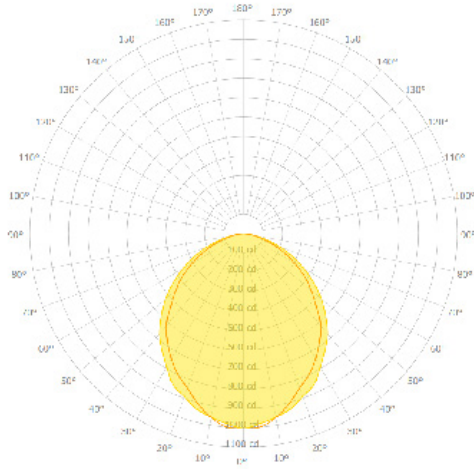

RUSH LED DN 4FT LTG3 3500K
DELIVERED LUMENS: 2,341Lm
TOTAL WATTS: 29W

ZONAL LUMEN SUMMARY

ZONE	LUMENS	% LAMP	% FIXTURE
0.00 - 30.00	732.33	17.70	31.27
0.00 - 40.00	1168.28	28.23	49.89
0.00 - 60.00	1960.57	47.37	83.72
0.00 - 90.00	2341.59	56.58	99.99
90.00 - 120.00	0.35	0.01	0.01
90.00 - 150.00	0.35	0.01	0.01
90.00 - 180.00	0.35	0.01	0.01
0.00 - 180.00	2341.93	56.59	100.00