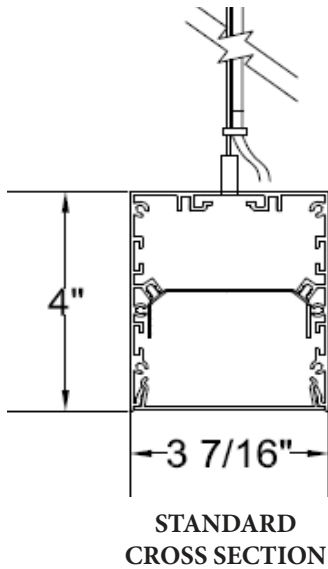

CORNERS/PATTERNS AVAILABLE